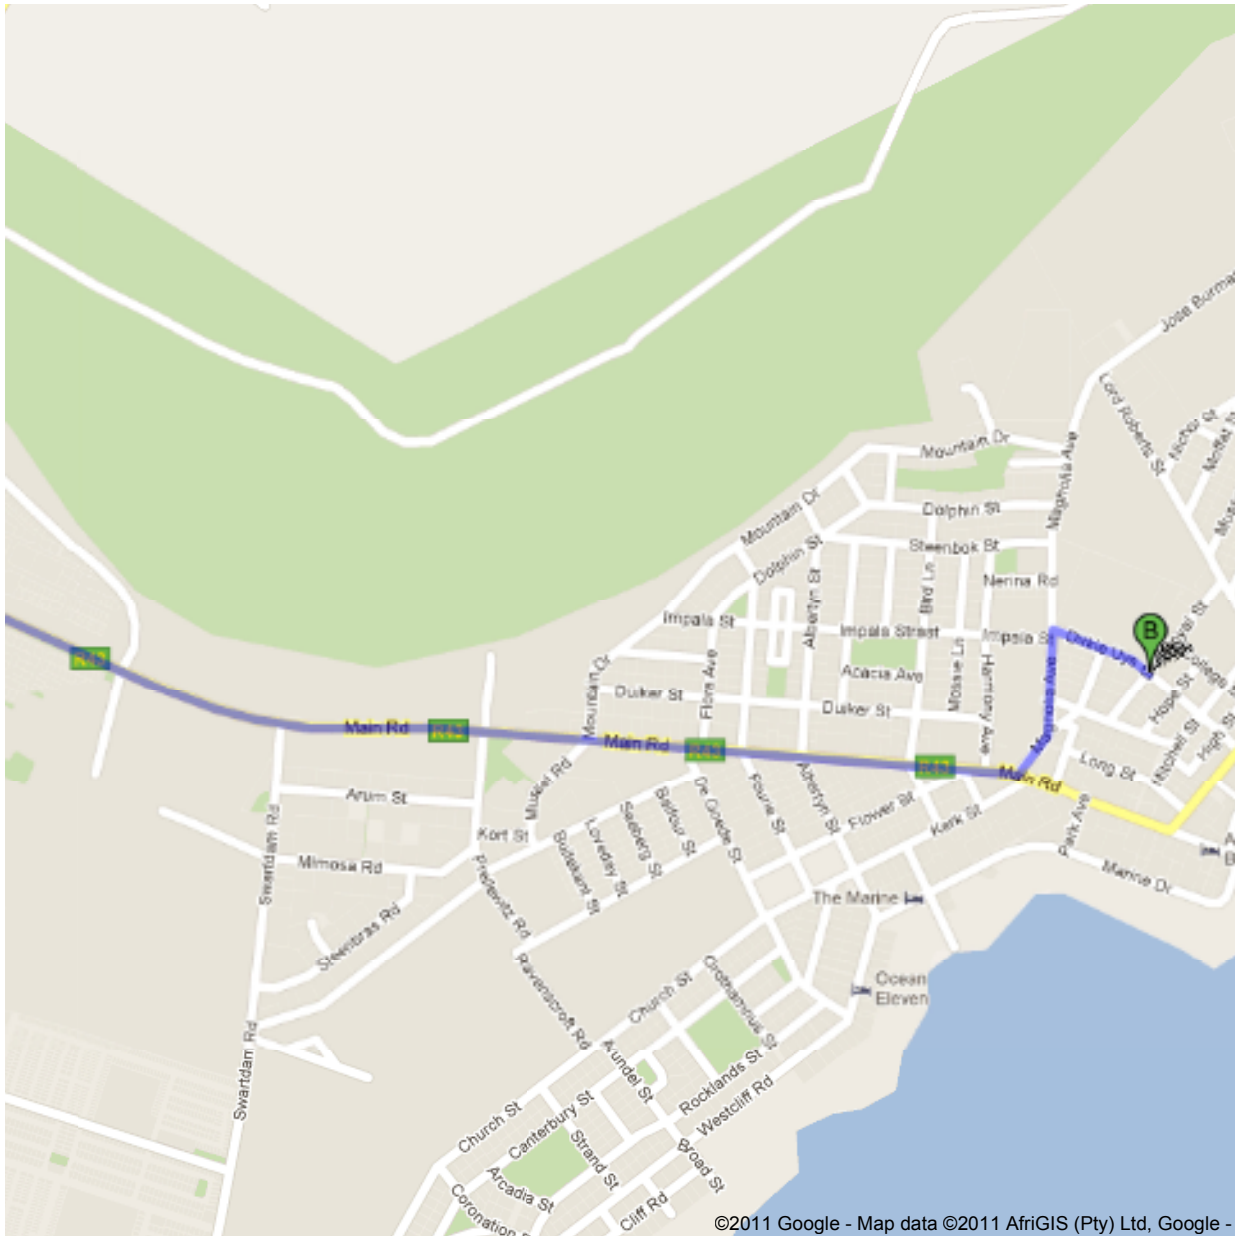

Directions to Dirkie Uys St, Hermanus 7200
77,6 km – about 1 hour 7 mins

©2011 Google - Map data ©2011 AfriGIS (Pty) Ltd, Google -

Dickens Ave, Cape Town 7130

	1. Head east toward Lourensford Rd	go 150 m total 150 m
	2. Turn left onto Lourensford Rd Go through 1 roundabout About 2 mins	go 1,0 km total 1,2 km
	3. Turn left onto Main Rd/M9 About 1 min	go 650 m total 1,8 km
	4. At the roundabout, take the 4th exit onto Main Rd/Oudehuis St/M9	go 170 m total 2,0 km
	5. Turn left onto Victoria St About 2 mins	go 1,2 km total 3,2 km
	6. Turn left onto N2 Rd About 33 mins	go 42,5 km total 45,8 km
	7. Slight left toward R43 About 2 mins	go 2,8 km total 48,6 km
	8. Continue straight onto R43 About 24 mins	go 28,4 km total 77,0 km
	9. Turn left onto Magnolia Ave About 1 min	go 350 m total 77,4 km
	10. Turn right onto Dirkie Uys St	go 240 m total 77,6 km

Dirkie Uys St, Hermanus 7200

These directions are for planning purposes only. You may find that construction projects, traffic, weather, or other events may cause conditions to differ from the map results, and you should plan your route accordingly. You must obey all signs or notices regarding your route.

Map data ©2011 AfriGIS (Pty) Ltd, Google, Tracks4Africa

Directions weren't right? Please find your route on maps.google.co.za and click "Report a problem" at the bottom left.