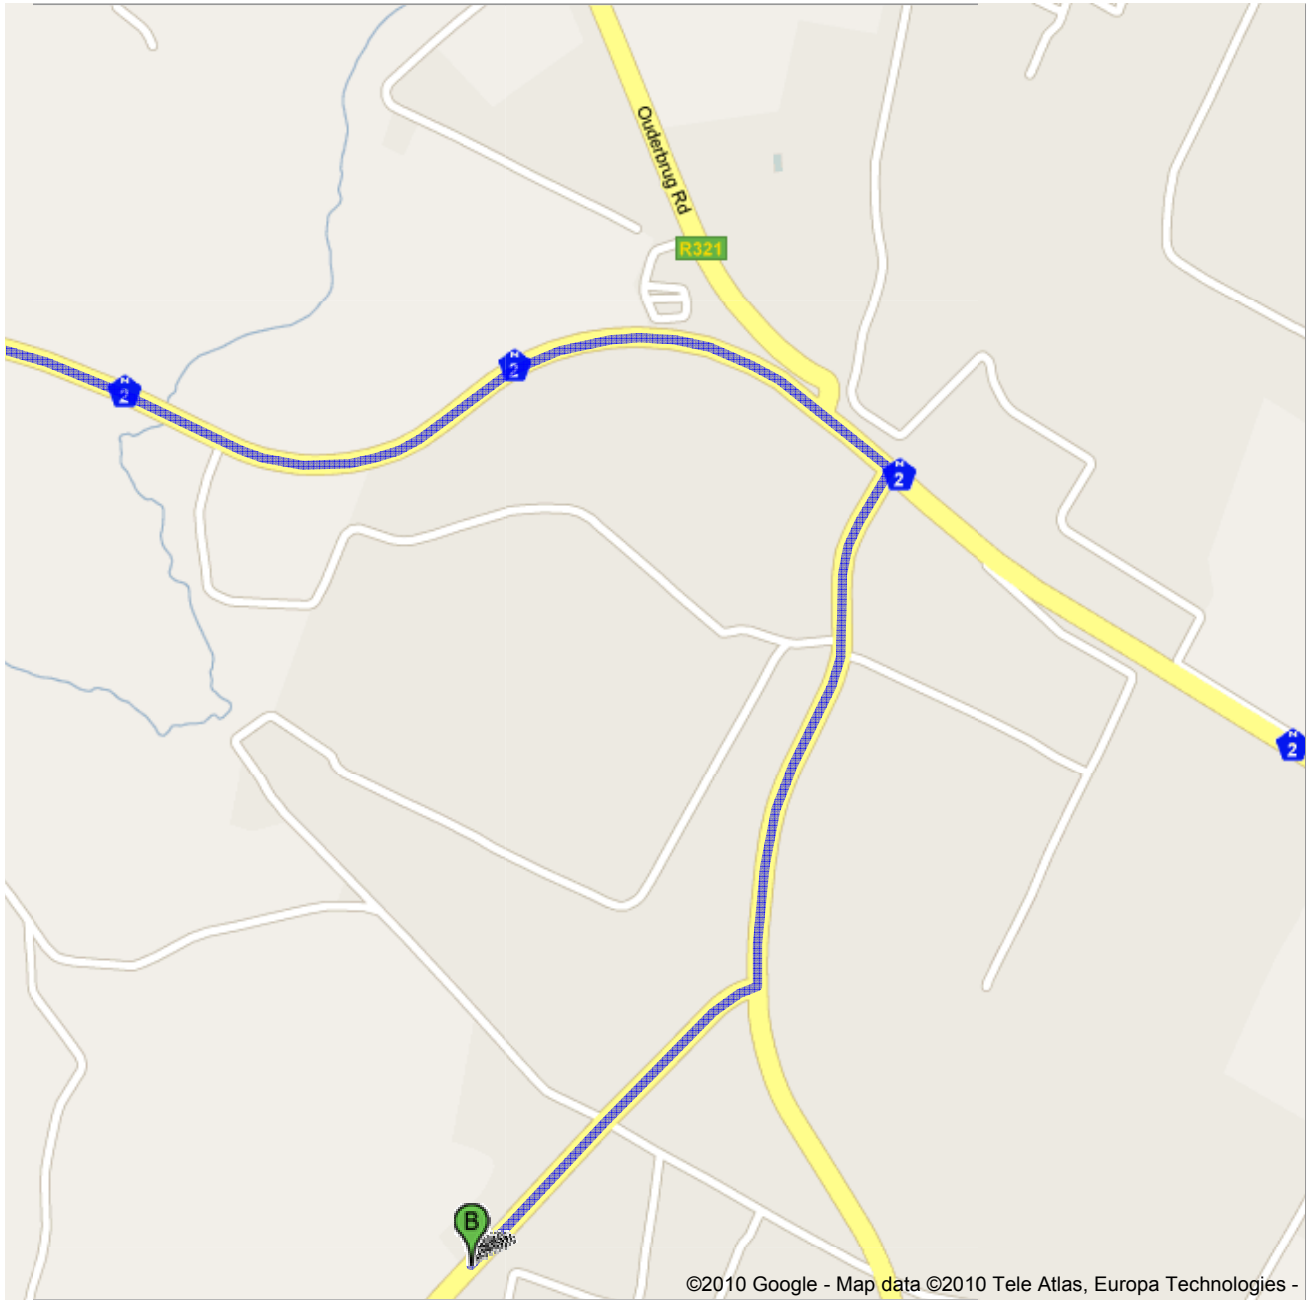

Directions to Unknown road
29.3 km – about 30 mins

Save trees. Go green!
Download Google Maps on your phone at google.com/gmm

©2010 Google - Map data ©2010 Tele Atlas, Europa Technologies -

 Dickens Ave, Somerset West, South Africa

	1. Head north on Dickens Ave toward Lourensford Rd	go 81 m total 81 m
	2. Turn left at Lourensford Rd Go through 1 roundabout About 2 mins	go 1.0 km total 1.1 km
	3. Turn left at Main Rd Go through 2 roundabouts About 6 mins	go 2.9 km total 4.0 km
	4. Turn left at N2 About 18 mins	go 23.3 km total 27.3 km
	5. Turn right About 2 mins	go 1.2 km total 28.5 km
	6. Turn right Destination will be on the left About 2 mins	go 0.9 km total 29.3 km

 Unknown road

These directions are for planning purposes only. You may find that construction projects, traffic, weather, or other events may cause conditions to differ from the map results, and you should plan your route accordingly. You must obey all signs or notices regarding your route.

Map data ©2010 Europa Technologies, Tele Atlas