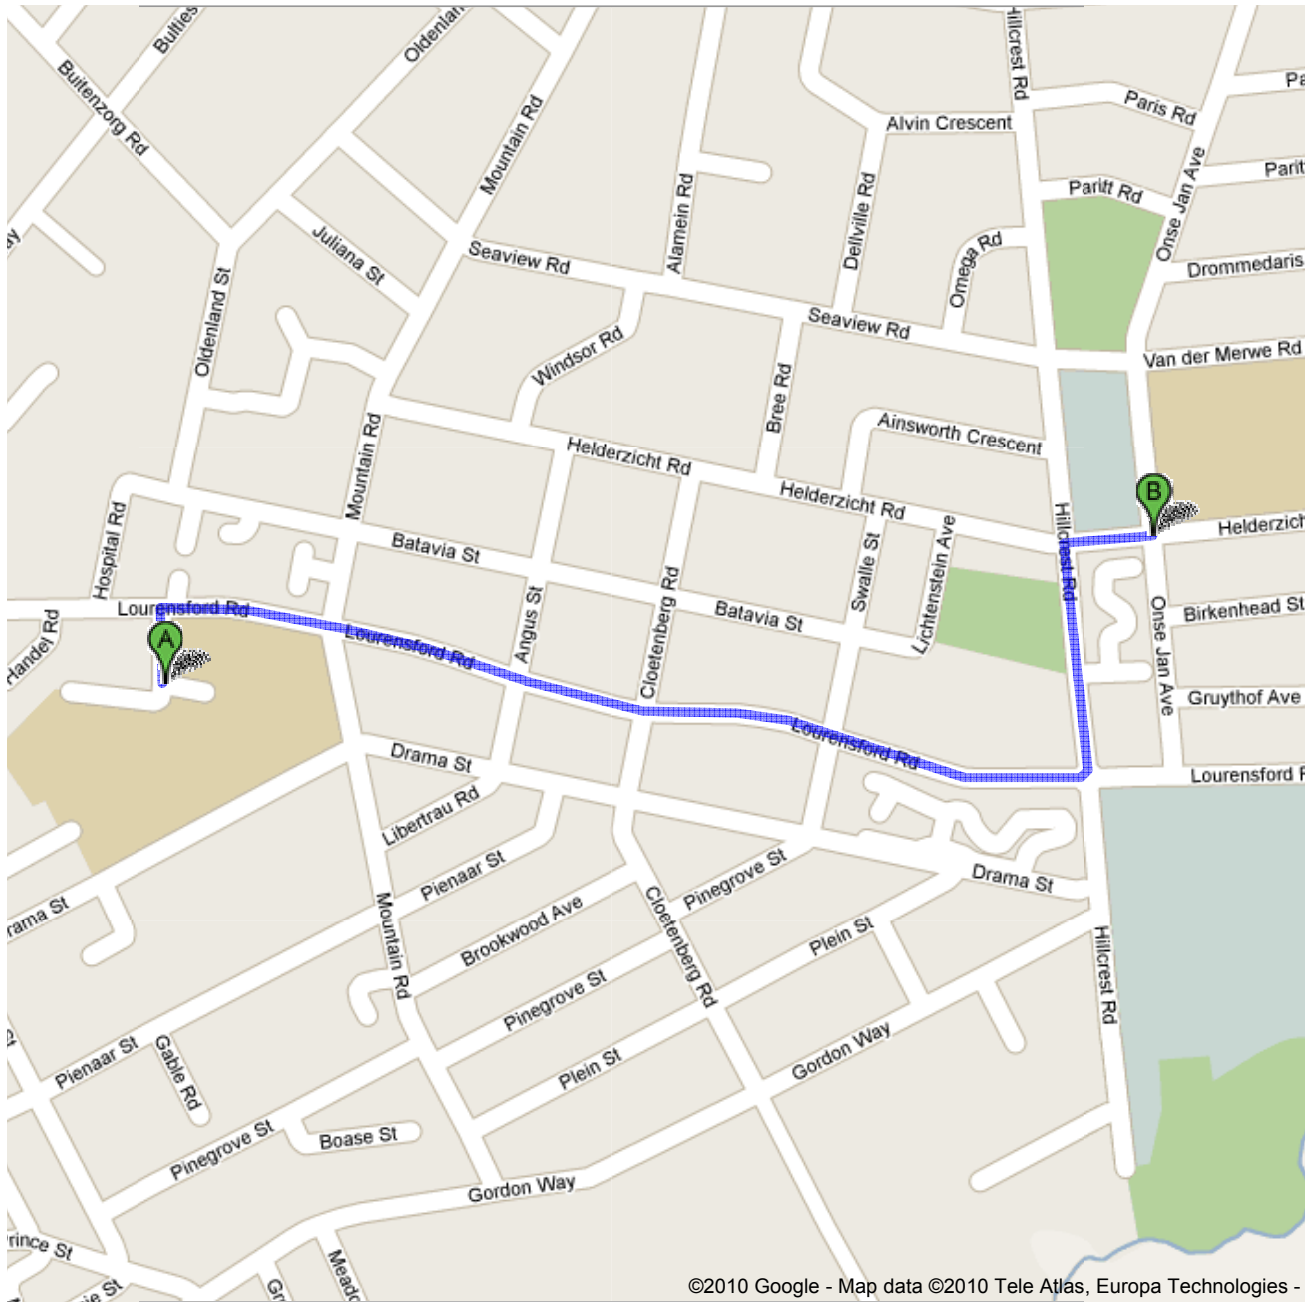

Directions to Helderzicht Rd
1.4 km – about 3 mins

Save trees. Go green!

Download Google Maps on your phone at google.com/gmm

©2010 Google - Map data ©2010 Tele Atlas, Europa Technologies -

 Dickens Ave, Somerset West, South Africa

- | | |
|---|---------------------------|
| 1. Head north on Dickens Ave toward Lourensford Rd | go 81 m
total 81 m |
|  2. Turn right at Lourensford Rd
About 2 mins | go 1.0 km
total 1.1 km |
| 3. At the roundabout, take the 1st exit onto Hillcrest Rd | go 0.3 km
total 1.3 km |
|  4. Turn right at Helderzicht Rd | go 94 m
total 1.4 km |

 Helderzicht Rd

These directions are for planning purposes only. You may find that construction projects, traffic, weather, or other events may cause conditions to differ from the map results, and you should plan your route accordingly. You must obey all signs or notices regarding your route.

Map data ©2010 Europa Technologies, Tele Atlas