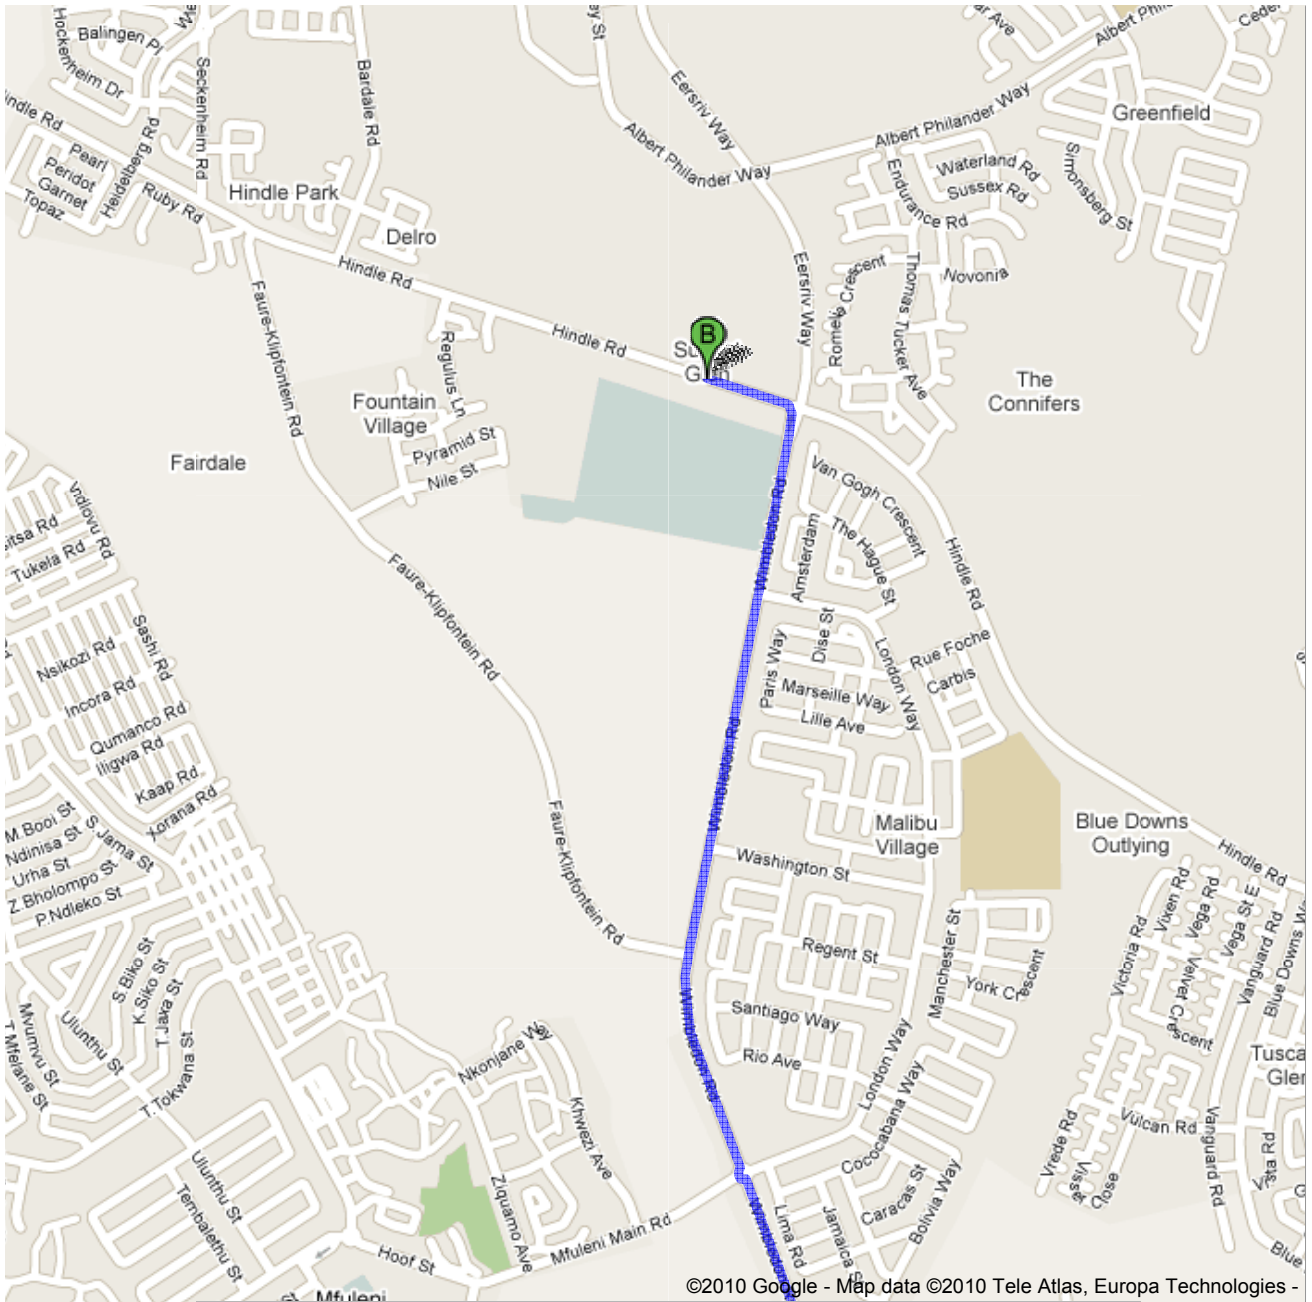

Directions to Hindle Rd
23.6 km – about 22 mins

Save trees. Go green!

Download Google Maps on your phone at google.com/gmm

 Dickens Ave, Somerset West, South Africa

	1. Head north on Dickens Ave toward Lourensford Rd	go 81 m total 81 m
	2. Turn left at Lourensford Rd Go through 1 roundabout About 2 mins	go 1.0 km total 1.1 km
	3. Turn left at Main Rd About 1 min	go 0.5 km total 1.7 km
	4. Turn right at Victoria St About 3 mins	go 1.2 km total 2.9 km
	5. Turn right at N2 About 8 mins	go 15.6 km total 18.5 km
	6. Take exit 29-Tygerberg for M32 toward Spine Rd Extension	go 0.5 km total 18.9 km
	7. Turn right at M32/Spine Rd About 2 mins	go 1.3 km total 20.2 km
	8. Continue onto Nooiensfontein Rd About 1 min	go 0.8 km total 21.0 km
	9. Continue onto Wimbledon Rd Go through 1 roundabout About 3 mins	go 2.4 km total 23.4 km
	10. Slight left at Hindle Rd	go 81 m total 23.5 km
	11. Turn left to stay on Hindle Rd Destination will be on the left	go 0.2 km total 23.6 km

 Hindle Rd

These directions are for planning purposes only. You may find that construction projects, traffic, weather, or other events may cause conditions to differ from the map results, and you should plan your route accordingly. You must obey all signs or notices regarding your route.

Map data ©2010 Europa Technologies, Tele Atlas