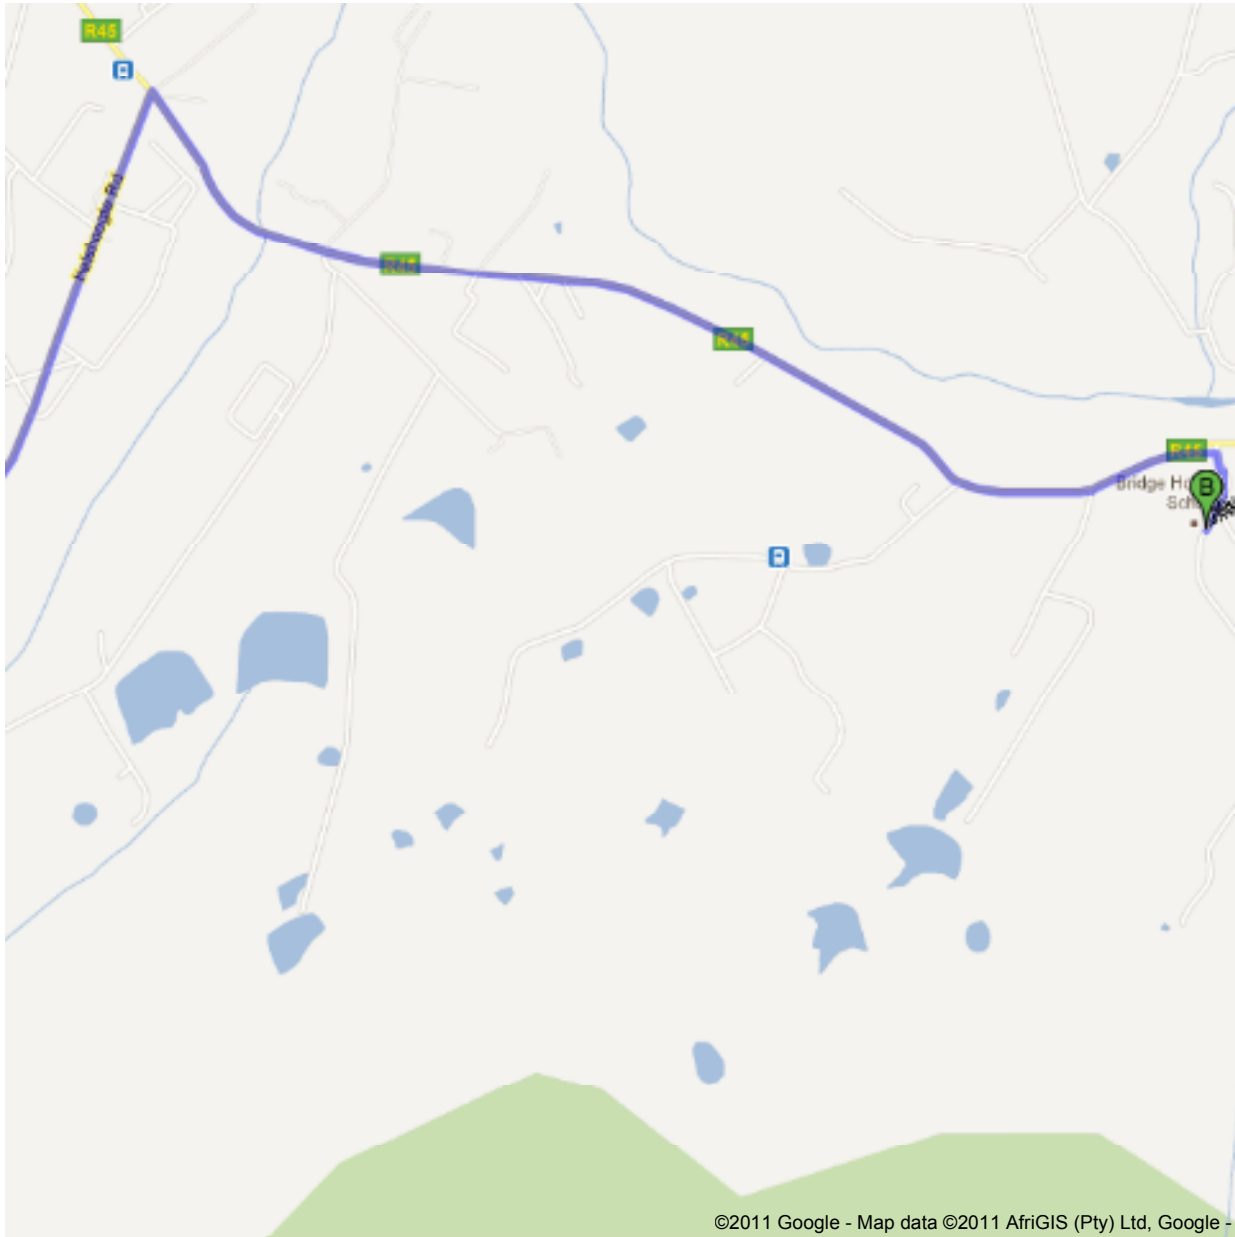

Directions to Bridge House School
Waterval Farm, R45, Franschhoek 7690 - 021 874 8100
41,9 km – about 44 mins

Dickens Ave, Cape Town 7130

	1. Head east toward Lourensford Rd	go 150 m total 150 m
	2. Turn left onto Lourensford Rd	go 180 m total 350 m
	3. Take the 2nd right onto Irene Ave About 3 mins	go 2,5 km total 2,8 km
	4. Keep left at the fork	go 450 m total 3,3 km
	5. At the roundabout, continue straight to stay on Irene Ave About 1 min	go 700 m total 4,0 km
	6. Slight left onto Harewood Ave	go 200 m total 4,2 km
	7. At the roundabout, take the 2nd exit onto Steynsrust Rd	go 140 m total 4,3 km
	8. Turn right onto Beaulles Cres About 2 mins	go 500 m total 4,8 km
	9. Turn right toward R44	go 130 m total 5,0 km
	10. Continue straight onto R44 About 15 mins	go 15,4 km total 20,3 km
	11. Turn right onto Langstraat-Suid Rd About 2 mins	go 1,4 km total 21,8 km
	12. Continue onto Helshoogte Rd About 12 mins	go 14,3 km total 36,1 km
	13. Turn right onto R45 About 5 mins	go 5,4 km total 41,5 km
	14. Turn right Destination will be on the right About 1 min	go 350 m total 41,9 km

**Bridge House School**

Waterval Farm, R45, Franschoek 7690 - 021 874 8100

These directions are for planning purposes only. You may find that construction projects, traffic, weather, or other events may cause conditions to differ from the map results, and you should plan your route accordingly. You must obey all signs or notices regarding your route.

Map data ©2011 AfriGIS (Pty) Ltd, Google, Tracks4Africa

Directions weren't right? Please find your route on maps.google.co.za and click "Report a problem" at the bottom left.