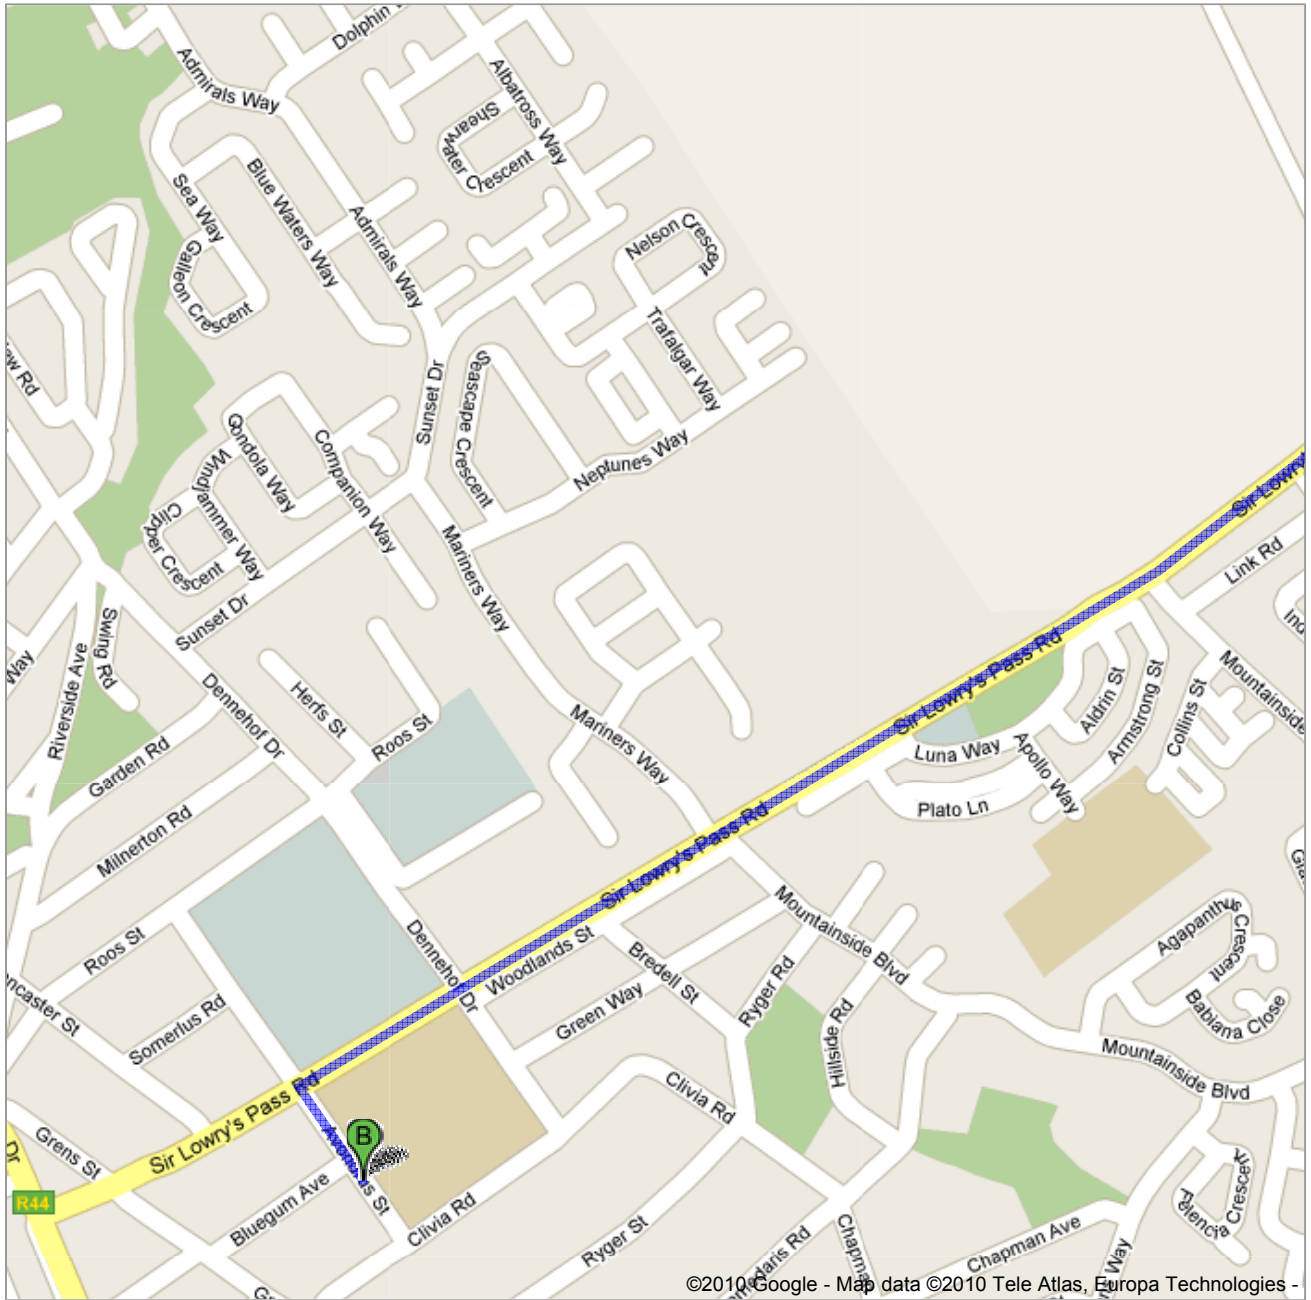

Directions to Avondrus St
14.5 km – about 19 mins

Save trees. Go green!
 Download Google Maps on your phone at google.com/gmm

 Dickens Ave, Somerset West, South Africa

	1. Head north on Dickens Ave toward Lourensford Rd	go 81 m total 81 m
	2. Turn left at Lourensford Rd Go through 1 roundabout About 2 mins	go 1.0 km total 1.1 km
	3. Turn left at Main Rd Go through 2 roundabouts About 6 mins	go 2.9 km total 4.0 km
	4. Turn left at N2 About 5 mins	go 6.1 km total 10.1 km
	5. Turn right at Sir Lowry's Pass Rd About 6 mins	go 4.3 km total 14.4 km
	6. Turn left at Avondrus St	go 0.1 km total 14.5 km

 Avondrus St

These directions are for planning purposes only. You may find that construction projects, traffic, weather, or other events may cause conditions to differ from the map results, and you should plan your route accordingly. You must obey all signs or notices regarding your route.

Map data ©2010 Europa Technologies, Tele Atlas