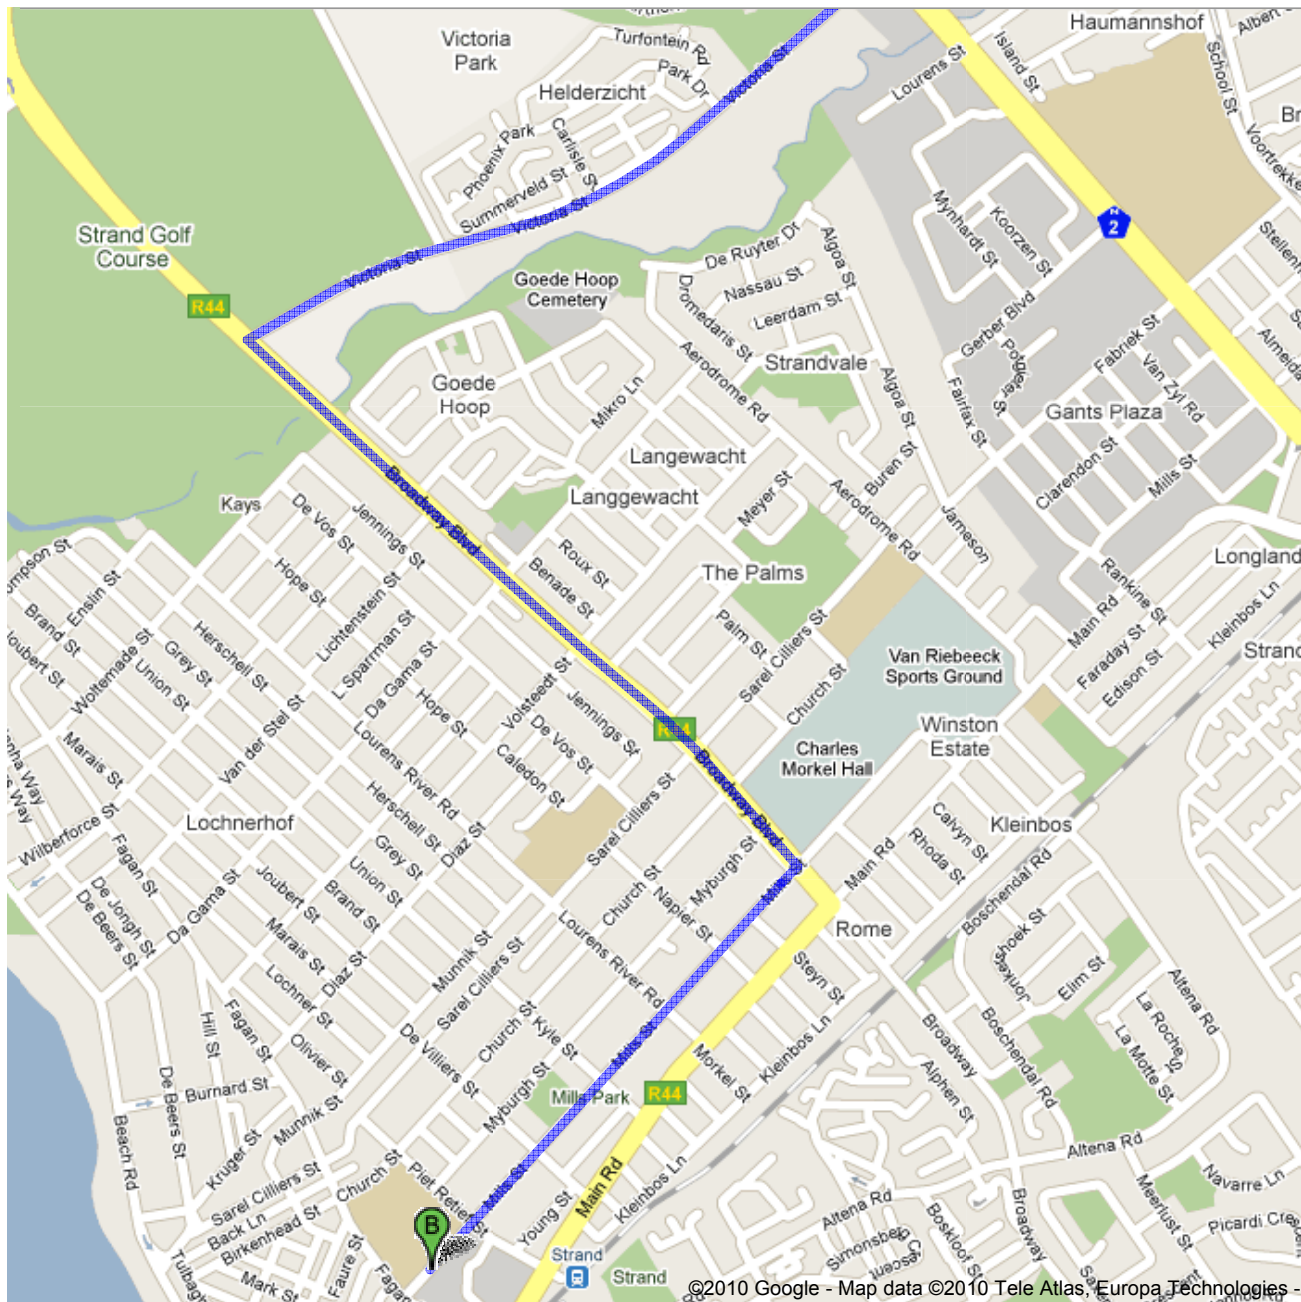

Directions to Mills St
7.3 km – about 15 mins

Save trees. Go green!

Download Google Maps on your phone at google.com/gmm

©2010 Google - Map data ©2010 Tele Atlas, Europa Technologies -

 Dickens Ave, Somerset West, South Africa

	1. Head north on Dickens Ave toward Lourensford Rd	go 81 m total 81 m
	2. Turn left at Lourensford Rd Go through 1 roundabout About 2 mins	go 1.0 km total 1.1 km
	3. Turn left at Main Rd About 1 min	go 0.5 km total 1.7 km
	4. Turn right at Victoria St About 6 mins	go 2.8 km total 4.5 km
	5. Turn left at Broadway Blvd About 2 mins	go 1.6 km total 6.1 km
	6. Turn right at Mills St About 3 mins	go 1.2 km total 7.3 km

 Mills St

These directions are for planning purposes only. You may find that construction projects, traffic, weather, or other events may cause conditions to differ from the map results, and you should plan your route accordingly. You must obey all signs or notices regarding your route.

Map data ©2010 Europa Technologies, Tele Atlas