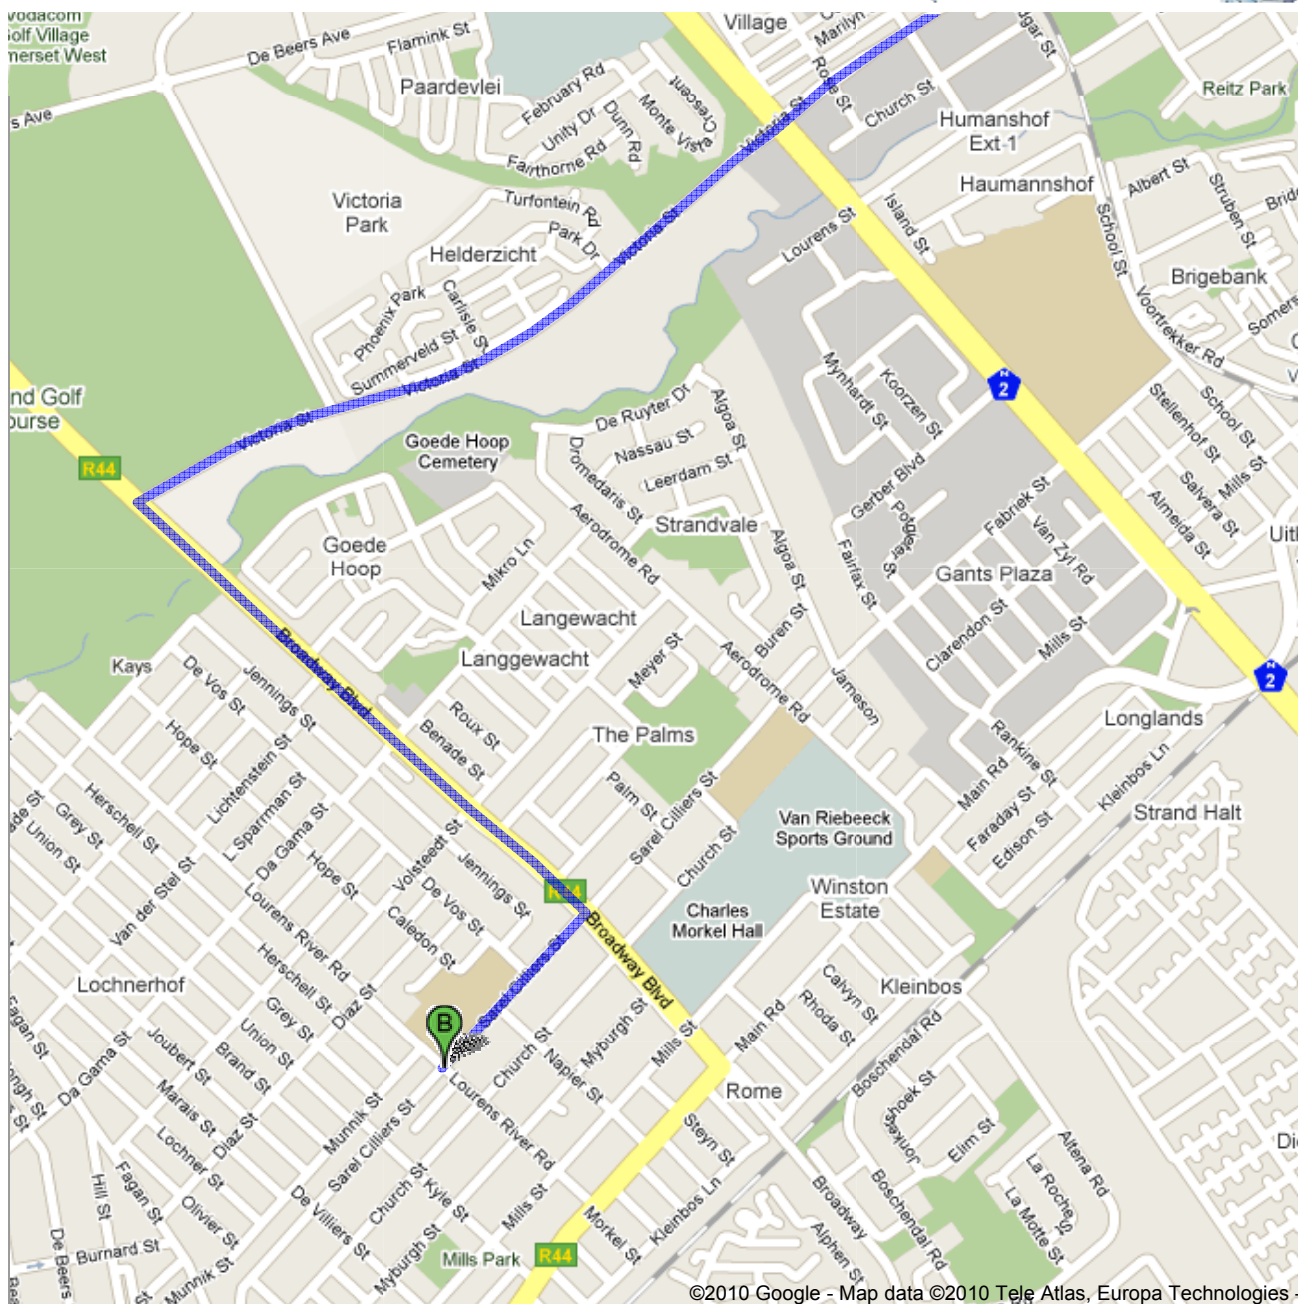

Directions to Sarel Cilliers St, Strand, South Africa
6.3 km – about 12 mins

Save trees. Go green!

Download Google Maps on your phone at google.com/gmm

©2010 Google - Map data ©2010 Tele Atlas, Europa Technologies -

 Dickens Ave, Somerset West, South Africa

	1. Head north on Dickens Ave toward Lourensford Rd	go 81 m total 81 m
	2. Turn left at Lourensford Rd Go through 1 roundabout About 2 mins	go 1.0 km total 1.1 km
	3. Turn left at Main Rd About 1 min	go 0.5 km total 1.7 km
	4. Turn right at Victoria St About 6 mins	go 2.8 km total 4.5 km
	5. Turn left at Broadway Blvd About 2 mins	go 1.3 km total 5.8 km
	6. Turn right at the 1st cross street onto Sarel Cilliers St About 1 min	go 0.5 km total 6.3 km

 Sarel Cilliers St, Strand, South Africa

These directions are for planning purposes only. You may find that construction projects, traffic, weather, or other events may cause conditions to differ from the map results, and you should plan your route accordingly. You must obey all signs or notices regarding your route.

Map data ©2010 Europa Technologies, Tele Atlas