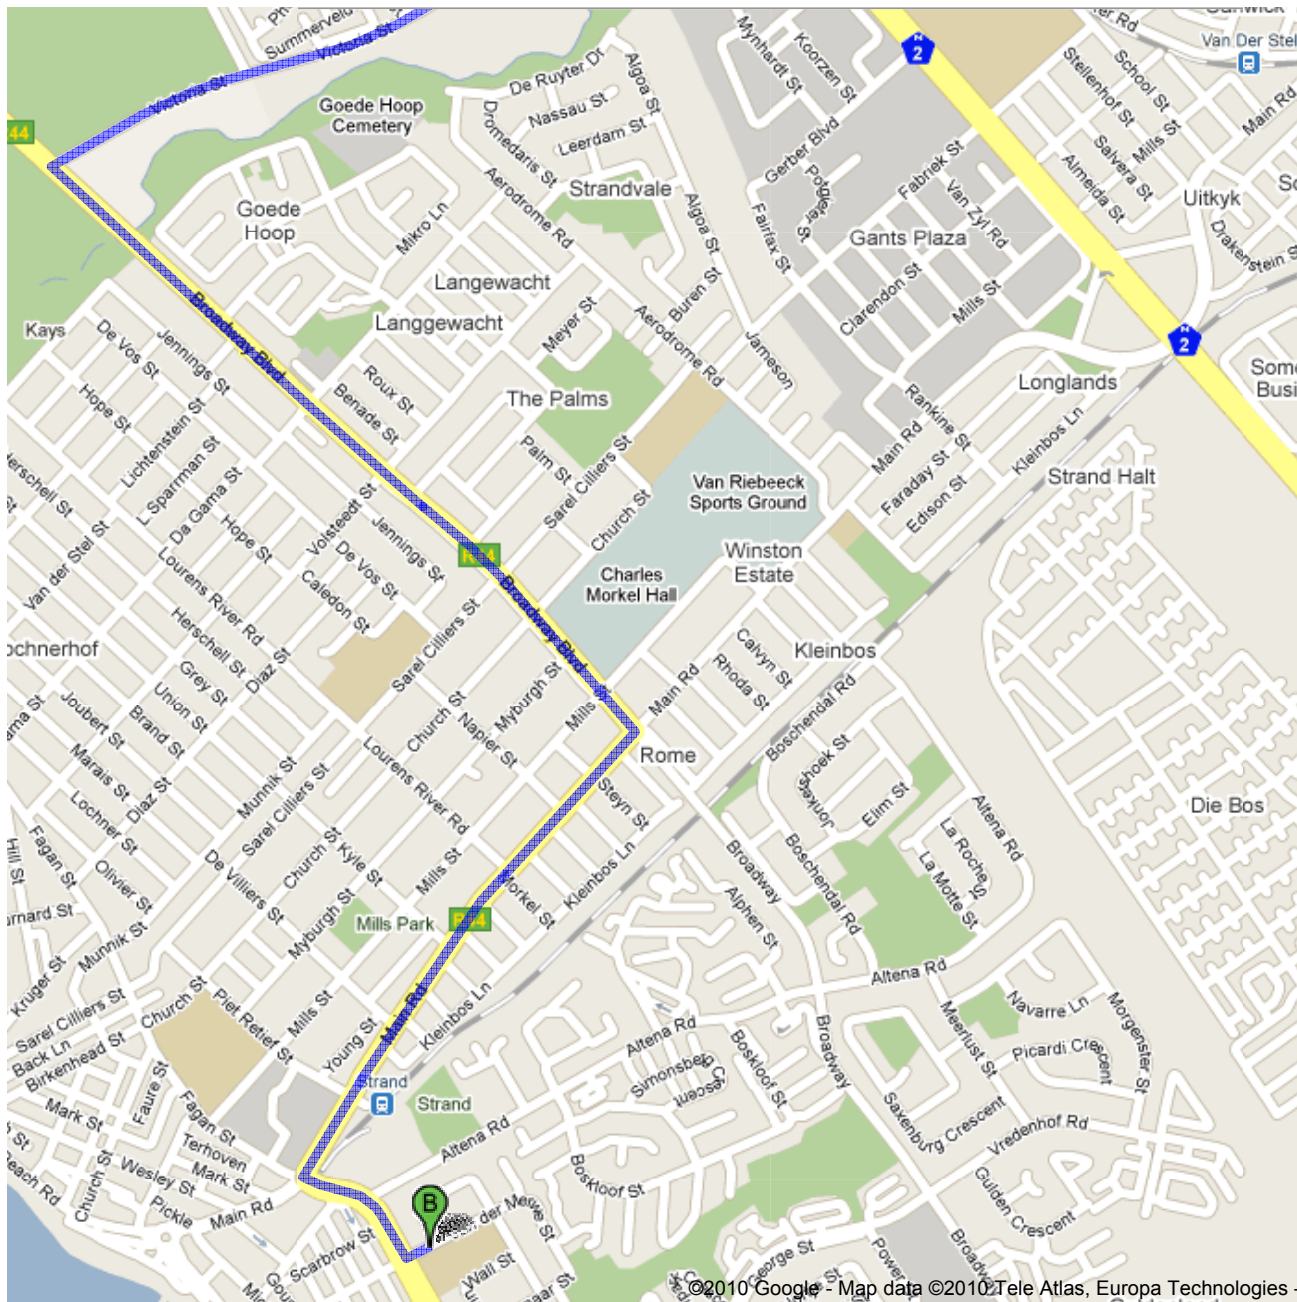

Directions to Van der Merwe St
7.8 km – about 14 mins

Save trees. Go green!

Download Google Maps on your phone at google.com/gmm

©2010 Google - Map data ©2010 Tele Atlas, Europa Technologies -

 Dickens Ave, Somerset West, South Africa

	1. Head north on Dickens Ave toward Lourensford Rd	go 81 m total 81 m
	2. Turn left at Lourensford Rd Go through 1 roundabout About 2 mins	go 1.0 km total 1.1 km
	3. Turn left at Main Rd About 1 min	go 0.5 km total 1.7 km
	4. Turn right at Victoria St About 6 mins	go 2.8 km total 4.5 km
	5. Turn left at Broadway Blvd About 2 mins	go 1.7 km total 6.3 km
	6. Turn right at Main Rd About 2 mins	go 1.2 km total 7.4 km
	7. Turn left at Faure Marine Dr	go 0.3 km total 7.7 km
	8. Turn left at Van der Merwe St	go 56 m total 7.8 km

 Van der Merwe St

These directions are for planning purposes only. You may find that construction projects, traffic, weather, or other events may cause conditions to differ from the map results, and you should plan your route accordingly. You must obey all signs or notices regarding your route.

Map data ©2010 Europa Technologies, Tele Atlas