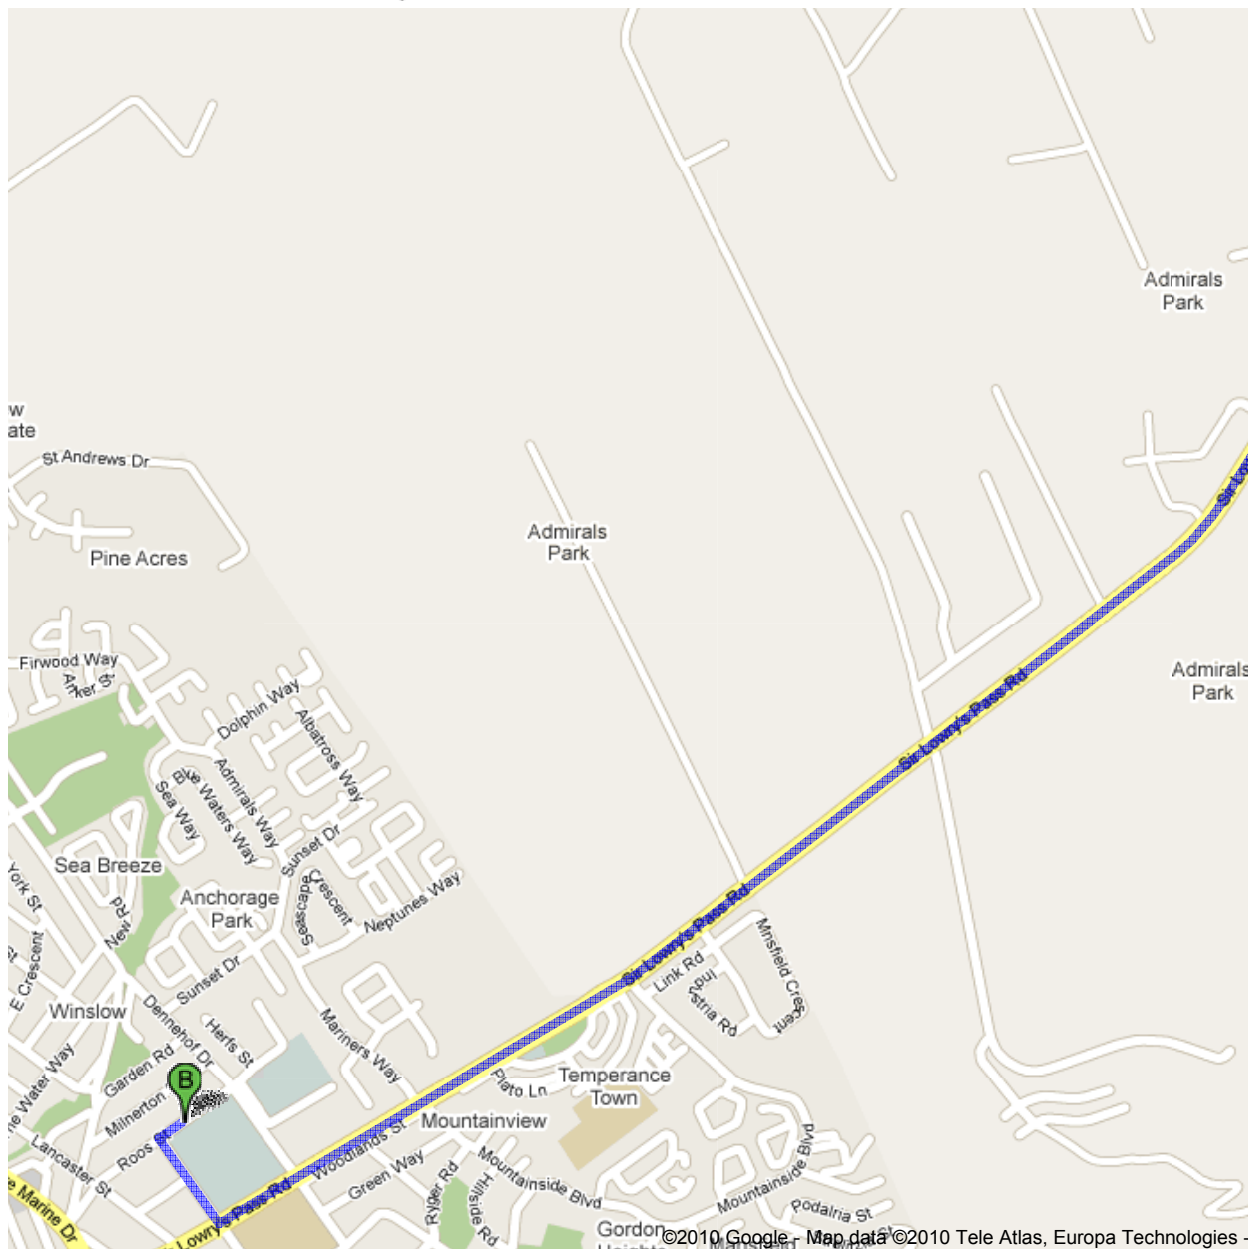

Directions to Roos St
14,7 km – about 20 mins

 Dickens Ave, Somerset West

-
- | | |
|---|----------------------------|
| 1. Head north on Dickens Ave toward Lourensford Rd | go 81 m
total 81 m |
|  2. Turn left at Lourensford Rd
Go through 1 roundabout
About 2 mins | go 1,0 km
total 1,1 km |
|  3. Turn left at Main Rd
Go through 2 roundabouts
About 6 mins | go 2,9 km
total 4,0 km |
|  4. Turn left at N2
About 5 mins | go 6,1 km
total 10,1 km |
|  5. Turn right at Sir Lowry's Pass Rd
About 6 mins | go 4,3 km
total 14,4 km |
|  6. Turn right at Avondrus St
About 1 min | go 0,2 km
total 14,6 km |
|  7. Turn right at Roos St | go 60 m
total 14,7 km |

 Roos St

These directions are for planning purposes only. You may find that construction projects, traffic, weather, or other events may cause conditions to differ from the map results, and you should plan your route accordingly. You must obey all signs or notices regarding your route.

Map data ©2010 Europa Technologies, Tele Atlas