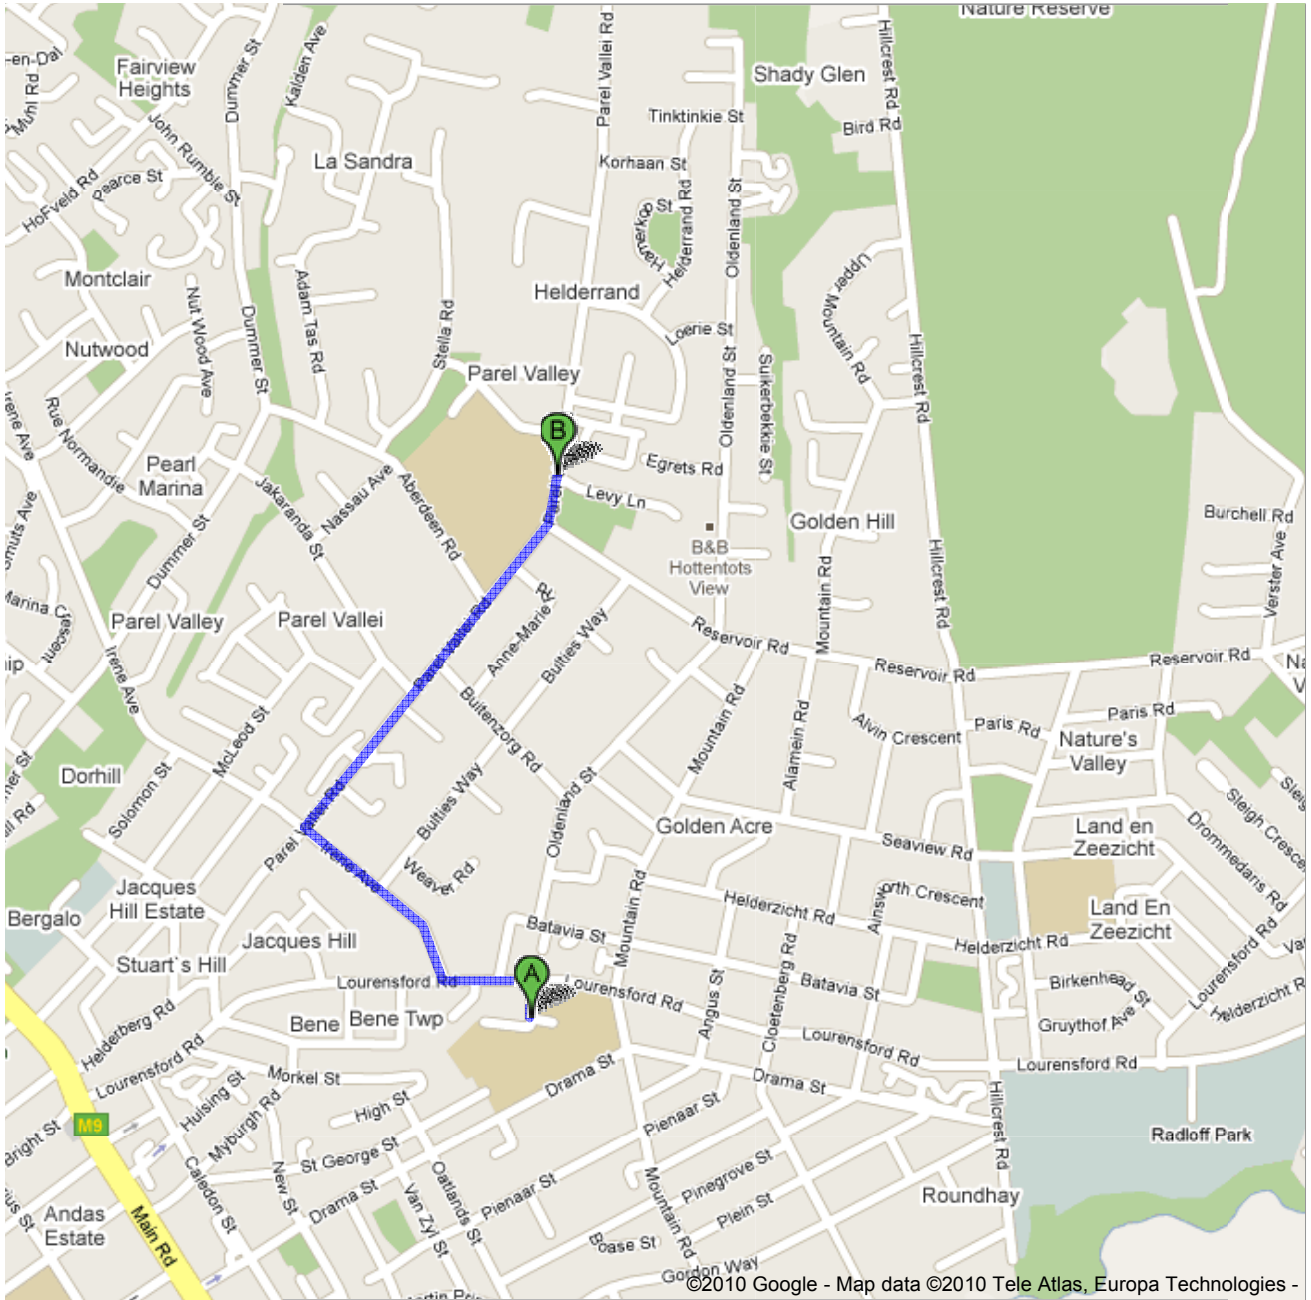

Directions to Parel Vallei Rd  
1.7 km – about 3 mins

Save trees. Go green!

Download Google Maps on your phone at [google.com/gmm](http://google.com/gmm)

 Dickens Ave, Somerset West, South Africa

- 
- |   |                           |
|---|---------------------------|
| 1. Head <b>north</b> on <b>Dickens Ave</b> toward <b>Lourensford Rd</b>   | go 81 m<br>total 81 m     |
|  2. Turn <b>left</b> at <b>Lourensford Rd</b>                      | go 0.2 km<br>total 0.3 km |
|  3. Take the 2nd <b>right</b> onto <b>Irene Ave</b><br>About 1 min | go 0.5 km<br>total 0.7 km |
|  4. Take the 2nd <b>right</b> onto <b>Parel Vallei Rd</b>          | go 0.2 km<br>total 0.9 km |
| 5. Continue straight to stay on <b>Parel Vallei Rd</b><br>About 2 mins  | go 0.8 km<br>total 1.7 km |

 Parel Vallei Rd

---

These directions are for planning purposes only. You may find that construction projects, traffic, weather, or other events may cause conditions to differ from the map results, and you should plan your route accordingly. You must obey all signs or notices regarding your route.

Map data ©2010 Europa Technologies, Tele Atlas