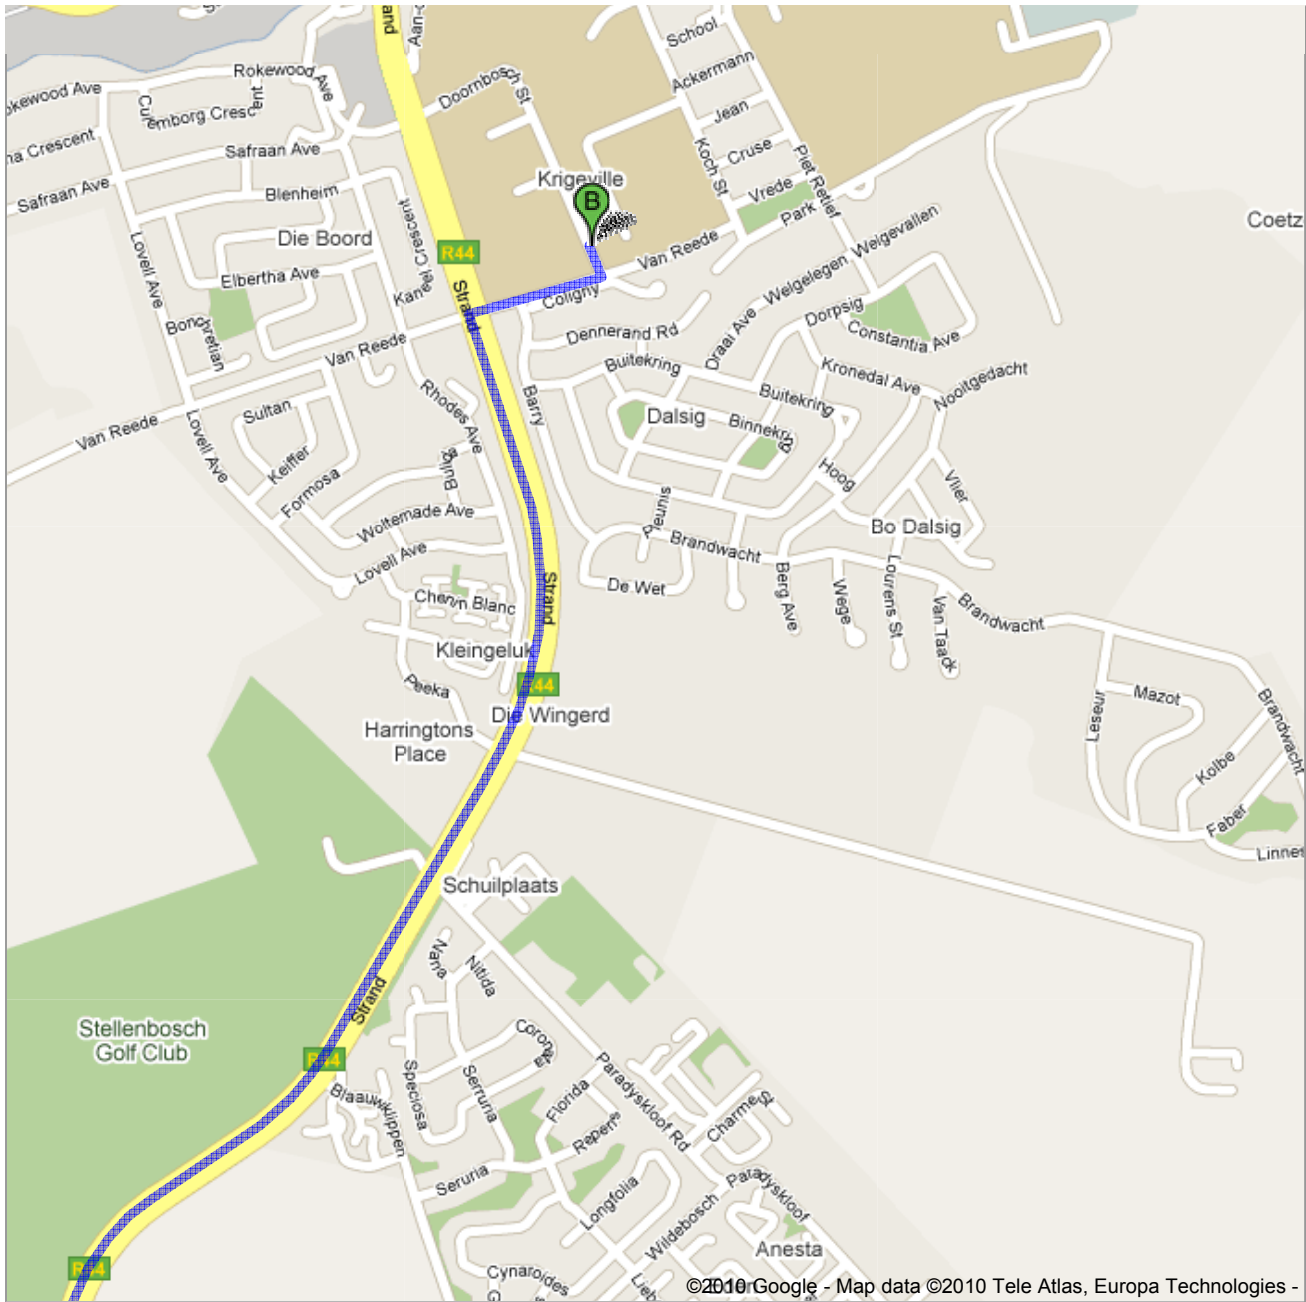

Directions to Doornbosch St  
17.4 km – about 24 mins

**Save trees. Go green!**  
 Download Google Maps on your phone at [google.com/gmm](http://google.com/gmm)

 Dickens Ave, Somerset West, South Africa

	1. Head <b>north</b> on <b>Dickens Ave</b> toward <b>Lourensford Rd</b>	go 81 m total 81 m
	2. Turn <b>left</b> at <b>Lourensford Rd</b>	go 0.2 km total 0.3 km
	3. Take the 2nd <b>right</b> onto <b>Irene Ave</b> About 5 mins	go 2.5 km total 2.8 km
	4. Slight <b>left</b> to stay on <b>Irene Ave</b> About 1 min	go 0.4 km total 3.2 km
	5. Slight <b>right</b> to stay on <b>Irene Ave</b> About 2 mins	go 0.7 km total 3.9 km
	6. Continue onto <b>Harewood Ave</b>	go 0.2 km total 4.1 km
	7. Continue onto <b>Steynsrust Rd</b>	go 78 m total 4.2 km
	8. Turn <b>right</b> at <b>Broadway Blvd</b> About 9 mins	go 9.1 km total 13.3 km
	9. Continue onto <b>Strand</b> About 4 mins	go 3.8 km total 17.0 km
	10. Turn <b>right</b> at <b>Van Reede</b> About 1 min	go 0.3 km total 17.3 km
	11. Take the 1st <b>left</b> onto <b>Doornbosch St</b> Destination will be on the left	go 70 m total 17.4 km

 Doornbosch St

These directions are for planning purposes only. You may find that construction projects, traffic, weather, or other events may cause conditions to differ from the map results, and you should plan your route accordingly. You must obey all signs or notices regarding your route.

Map data ©2010 Europa Technologies, Tele Atlas