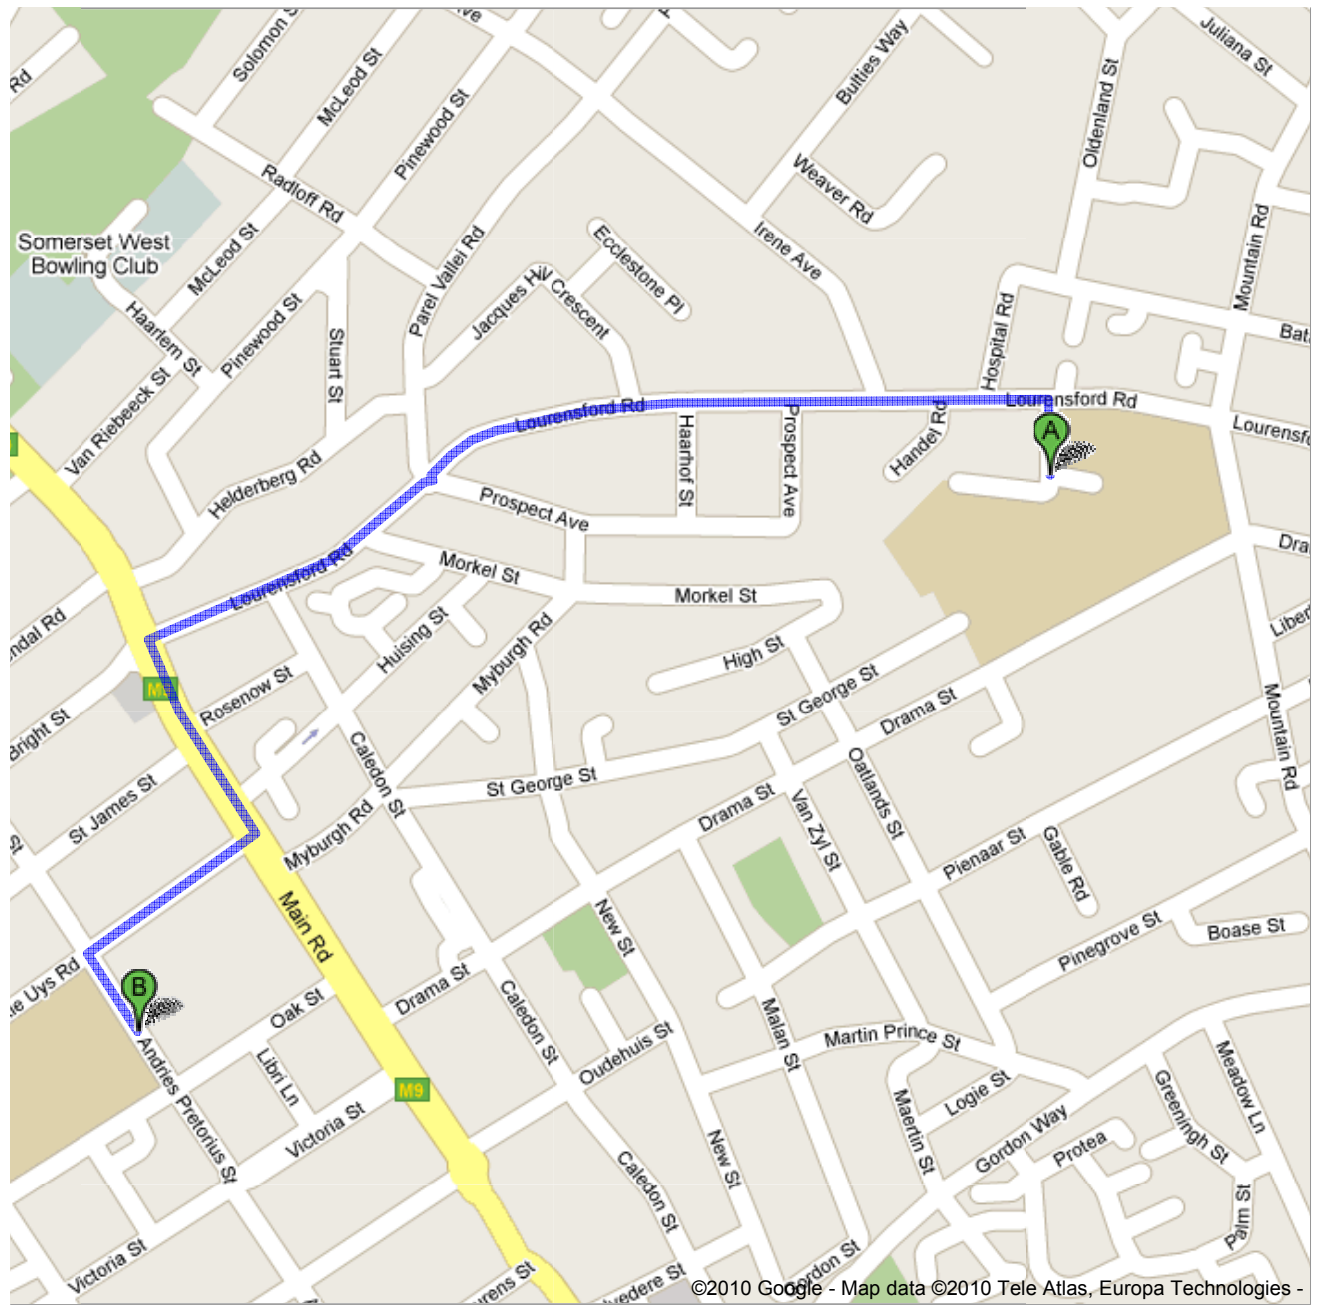

Directions to Andries Pretorius St
1.7 km – about 4 mins

Save trees. Go green!
 Download Google Maps on your phone at google.com/gmm

 Dickens Ave, Somerset West, South Africa

- | | | |
|---|---|---------------------------|
| | 1. Head north on Dickens Ave toward Lourensford Rd | go 81 m
total 81 m |
|  | 2. Turn left at Lourensford Rd
Go through 1 roundabout
About 2 mins | go 1.0 km
total 1.1 km |
|  | 3. Turn left at Main Rd
About 1 min | go 0.2 km
total 1.4 km |
|  | 4. Turn right at Dirkie Uys Rd
About 1 min | go 0.2 km
total 1.6 km |
|  | 5. Take the 1st left onto Andries Pretorius St | go 0.1 km
total 1.7 km |

 Andries Pretorius St

These directions are for planning purposes only. You may find that construction projects, traffic, weather, or other events may cause conditions to differ from the map results, and you should plan your route accordingly. You must obey all signs or notices regarding your route.

Map data ©2010 Europa Technologies, Tele Atlas