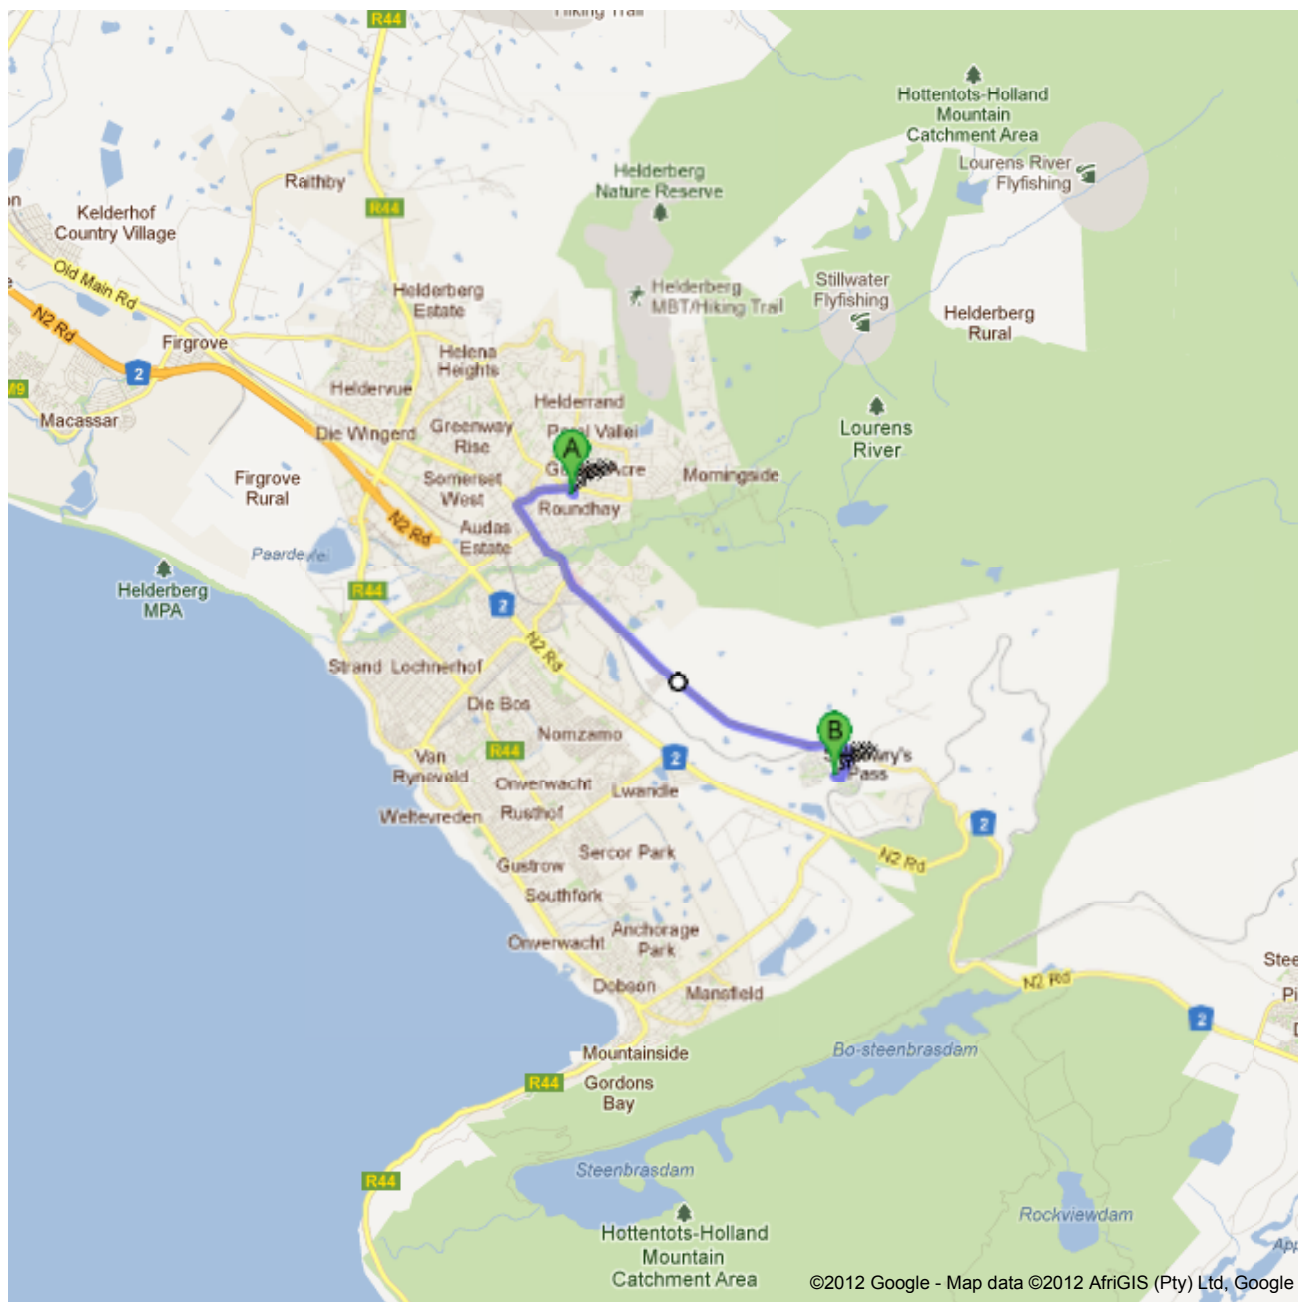

Directions to Sir Lowry's Pass Primary School

Sir Lowry's Pass 7133

9,3 km – about 15 mins

Dickens Ave, Cape Town 7130

1. Head **east** toward **Lourensford Rd**go 150 m
total 150 m2. Turn left onto **Lourensford Rd**
Go through 1 roundabout
About 2 minsgo 1,0 km
total 1,2 km3. Turn left onto **Main Rd/M9**
Go through 2 roundabouts
About 4 minsgo 2,2 km
total 3,4 km4. Continue onto **Old Sir Lowrys Pass Rd**
About 6 minsgo 5,3 km
total 8,6 km5. Turn right onto **Sir Lowry's Pass Rd**
About 1 mingo 550 m
total 9,2 km6. At the roundabout, take the **3rd** exit onto **Magwebu St**go 90 m
total 9,2 km7. Continue straight onto **School St**go 87 m
total 9,3 km8. Turn right to stay on **School St**go 12 m
total 9,3 km**Sir Lowry's Pass Primary School**
Sir Lowry's Pass 7133

These directions are for planning purposes only. You may find that construction projects, traffic, weather, or other events may cause conditions to differ from the map results, and you should plan your route accordingly. You must obey all signs or notices regarding your route.

Map data ©2012 AfriGIS (Pty) Ltd, Google

Directions weren't right? Please find your route on maps.google.co.za and click "Report a problem" at the bottom left.