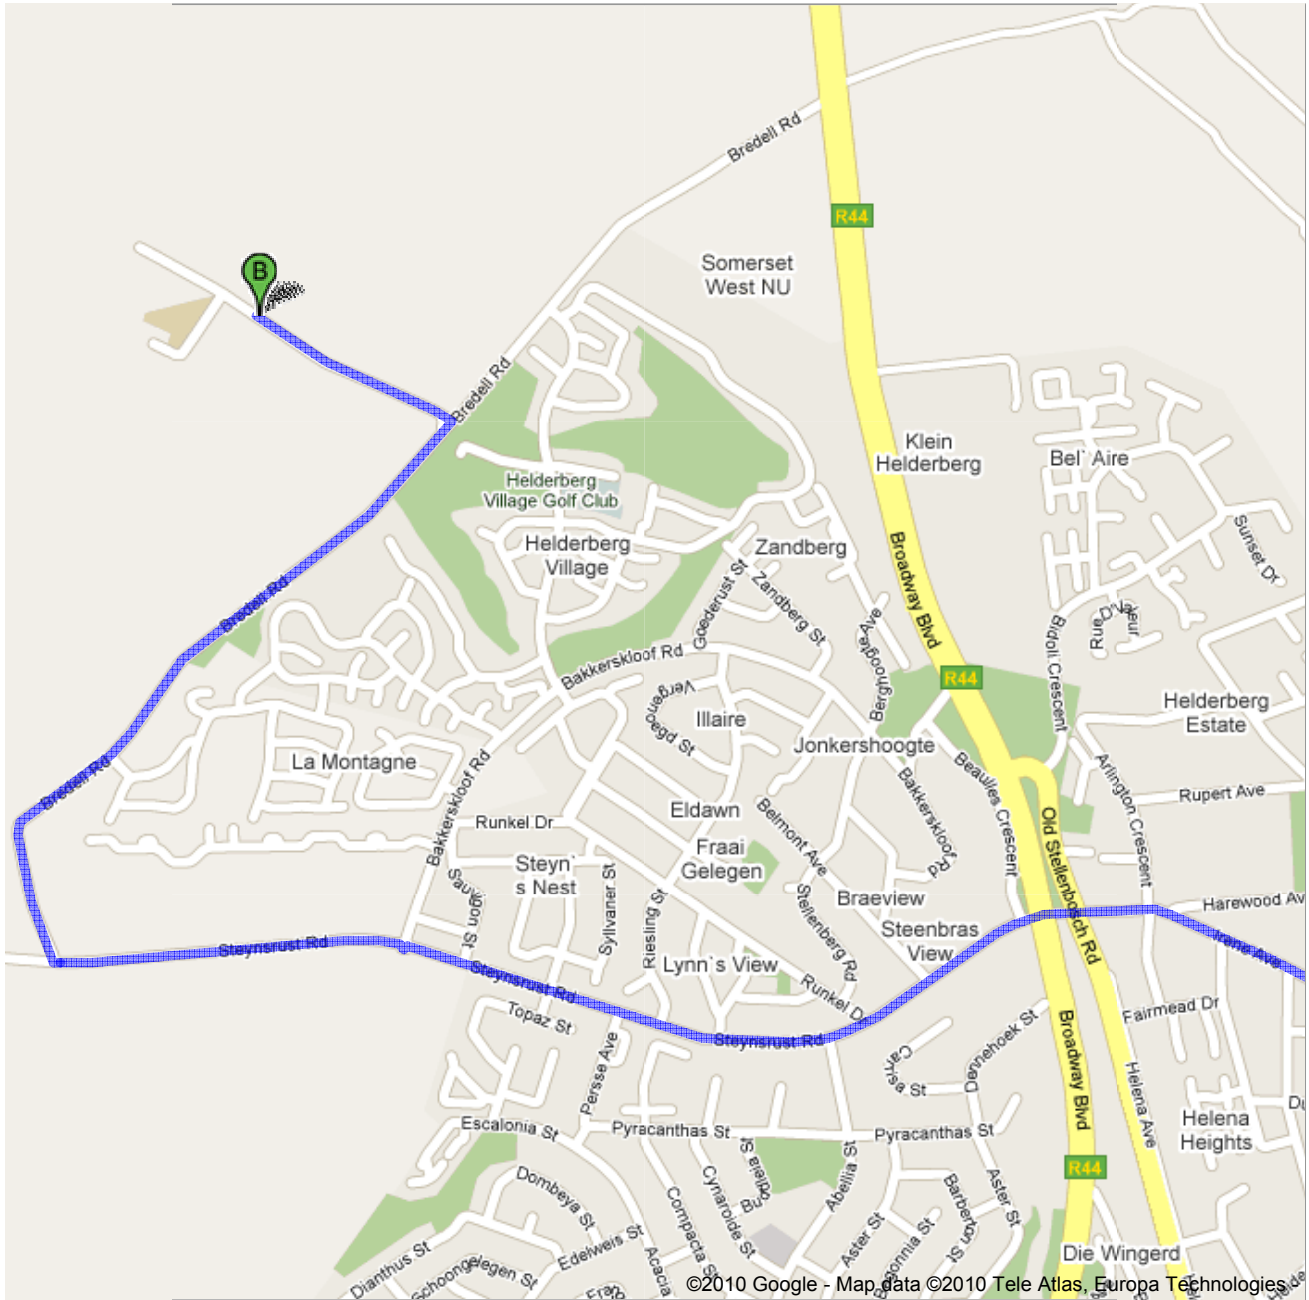

Directions to Unknown road  
8.5 km – about 17 mins

Save trees. Go green!

Download Google Maps on your phone at [google.com/gmm](http://google.com/gmm)

©2010 Google - Map data ©2010 Tele Atlas, Europa Technologies

 Dickens Ave, Somerset West, South Africa

	1. Head <b>north</b> on <b>Dickens Ave</b> toward <b>Lourensford Rd</b>	go 81 m total 81 m
	2. Turn <b>left</b> at <b>Lourensford Rd</b>	go 0.2 km total 0.3 km
	3. Take the 2nd <b>right</b> onto <b>Irene Ave</b> About 5 mins	go 2.5 km total 2.8 km
	4. Slight <b>left</b> to stay on <b>Irene Ave</b> About 1 min	go 0.4 km total 3.2 km
	5. Slight <b>right</b> to stay on <b>Irene Ave</b> About 2 mins	go 0.7 km total 3.9 km
	6. Continue onto <b>Harewood Ave</b>	go 0.2 km total 4.1 km
	7. Continue onto <b>Steynsrust Rd</b> Go through 1 roundabout About 5 mins	go 2.3 km total 6.4 km
	8. Turn <b>right</b> at <b>Bredell Rd</b> About 2 mins	go 1.6 km total 8.0 km
	9. Turn <b>left</b> About 1 min	go 0.5 km total 8.5 km

 Unknown road

These directions are for planning purposes only. You may find that construction projects, traffic, weather, or other events may cause conditions to differ from the map results, and you should plan your route accordingly. You must obey all signs or notices regarding your route.

Map data ©2010 Europa Technologies, Tele Atlas