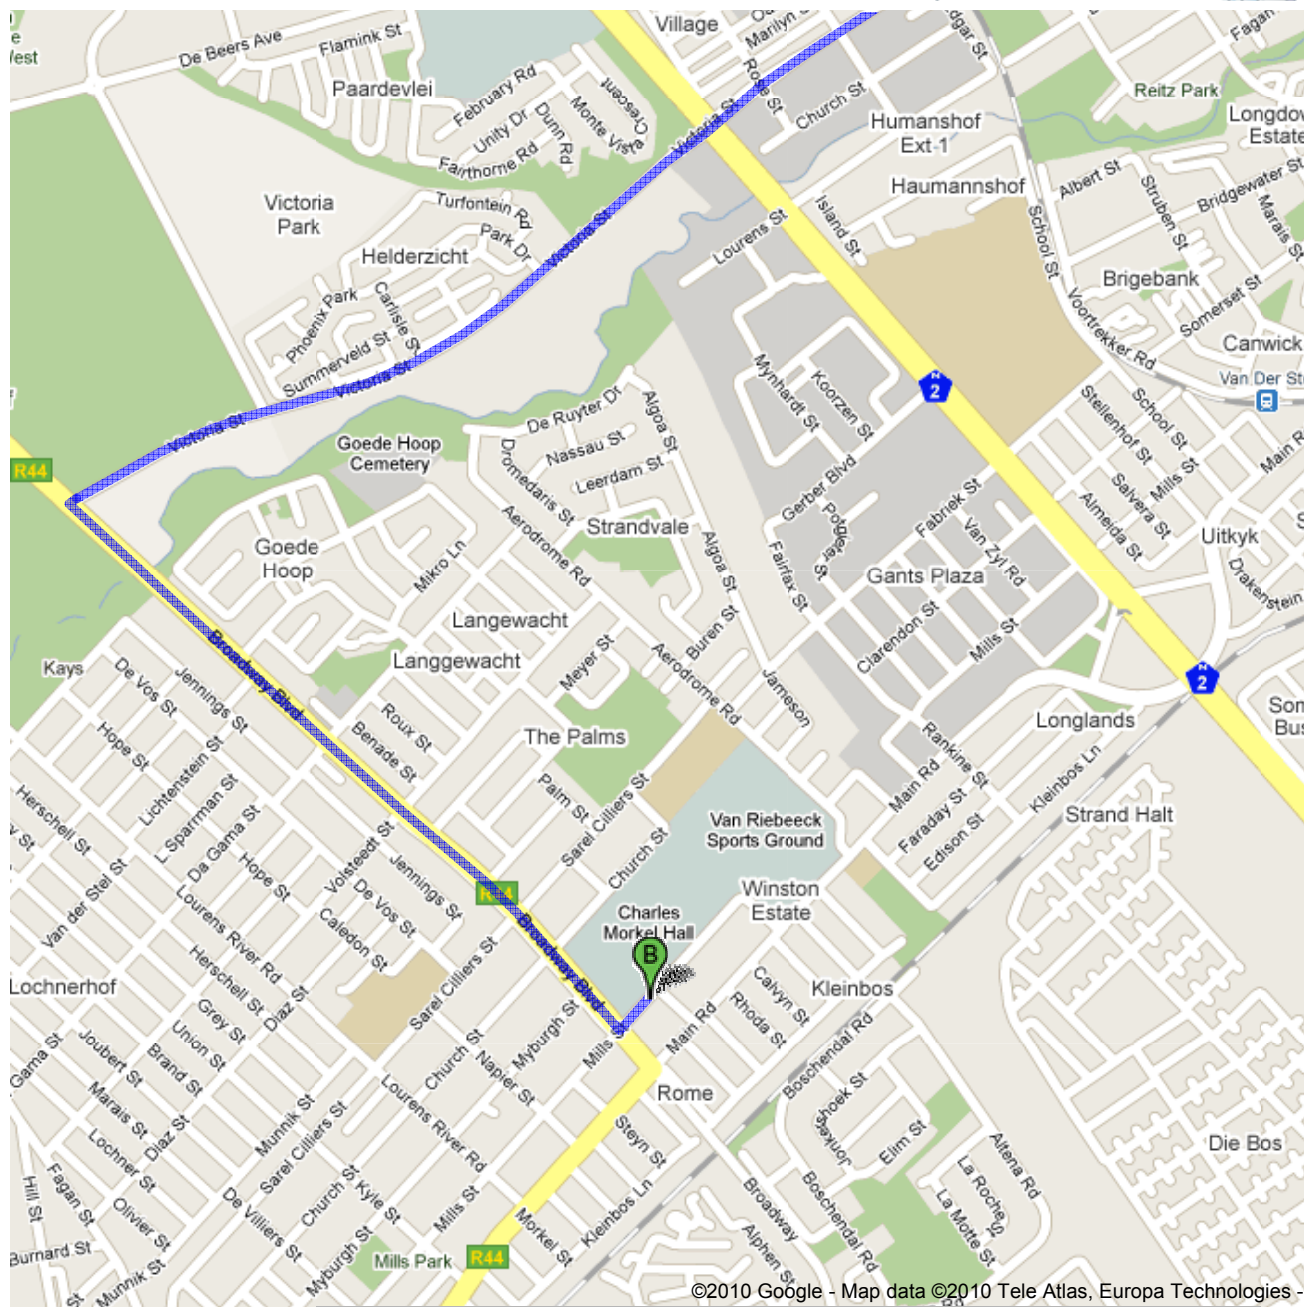

Directions to Mills St
6.2 km – about 12 mins

Save trees. Go green!

Download Google Maps on your phone at google.com/gmm

©2010 Google - Map data ©2010 Tele Atlas, Europa Technologies -

 Dickens Ave, Somerset West, South Africa

-
- | | |
|---|---------------------------|
| 1. Head north on Dickens Ave toward Lourensford Rd | go 81 m
total 81 m |
|  2. Turn left at Lourensford Rd
Go through 1 roundabout
About 2 mins | go 1.0 km
total 1.1 km |
|  3. Turn left at Main Rd
About 1 min | go 0.5 km
total 1.7 km |
|  4. Turn right at Victoria St
About 6 mins | go 2.8 km
total 4.5 km |
|  5. Turn left at Broadway Blvd
About 2 mins | go 1.6 km
total 6.1 km |
|  6. Turn left at Mills St | go 88 m
total 6.2 km |

 Mills St

These directions are for planning purposes only. You may find that construction projects, traffic, weather, or other events may cause conditions to differ from the map results, and you should plan your route accordingly. You must obey all signs or notices regarding your route.

Map data ©2010 Europa Technologies, Tele Atlas