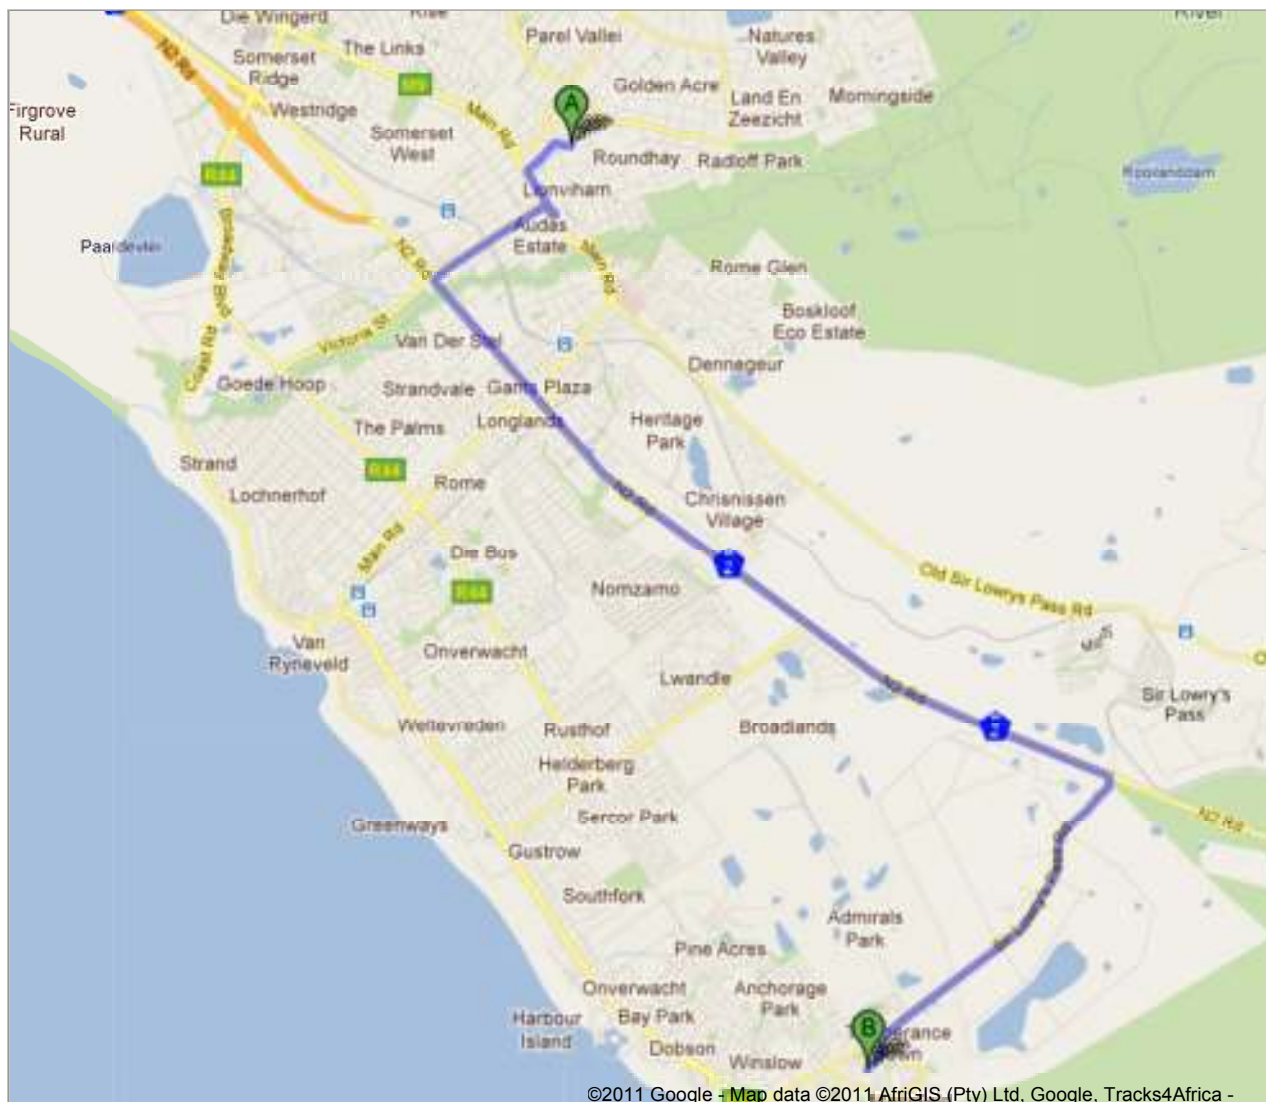

To see all the details that are visible on the screen, use the "Print" link next to the map.

#### Somerset House Preparatory School

Morkel Street  
Cape Town 7130, South Africa

021 851 7164

- 
1. Head **west** on **Morkel St** toward **Myburgh Rd** 150 m

---

  2. Turn left onto **Huising St** 350 m

---

  3. Take the 2nd left onto **Main Rd/M9** 450 m

---

  4. At the roundabout, take the **4th** exit onto **Main Rd/Oudehuis St/M9** 170 m

---

  5. Turn left onto **Victoria St** 1.2 km

---

  6. Turn left onto **N2 Rd** 7.6 km

---

  7. Turn right onto **Sir Lowry's Pass Rd**

3.3 km

**8. Turn left onto Armstrong St**

Destination will be on the left

350 m

**Temperance Town Primary**

Cape Town 7140