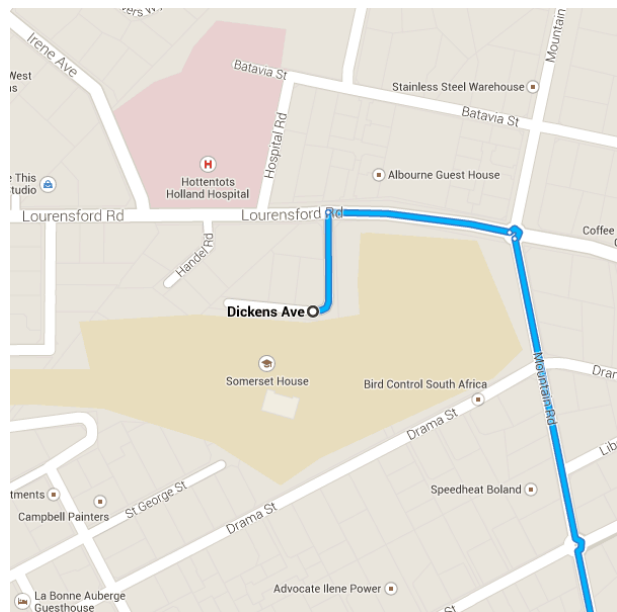

Drive 8.1 km, 15 min

Directions from Dickens Ave to DR. G.J. Joubert Primary School

Dickens Ave

Cape Town 7130

Head east on Dickens Ave toward Lourensford Rd

110 m / 11 s

Continue on Lourensford Rd to Mountain Rd

200 m / 1 min

2. Turn right onto Lourensford Rd

180 m

- 
 3. At the roundabout, take the **3rd** exit onto **Mountain Rd**

 21 m

- 
 Exit the roundabout onto **Mountain Rd**
 - 
 Go through 1 roundabout

 650 m / 2 min

Take **Main Rd** to **Naomi St**

6.8 km / 11 min

- 
 5. Turn **right** onto **Gordon Rd**

 850 m
- 
 6. Turn **left** onto **Main Rd/M9**

 550 m
- 
 7. Turn **right** to stay on **Main Rd/M9**
 - 
 Continue to follow Main Rd

 4.0 km
- 
 8. Turn **left** onto **Gordon's Bay Dr/R44**

 1.5 km

- 
 Turn **left** onto **Naomi St**
 - 
 Destination will be on the right

 300 m / 57 s

 **DR. G.J. Joubert Primary School**
 Cape Town 7139