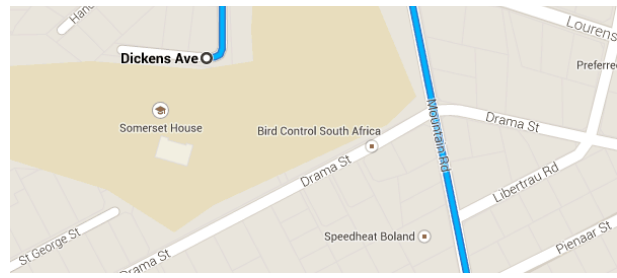

Drive 8.1 km, 15 min

Directions from Dickens Ave to DR. G.J. Joubert Primary School

Dickens Ave

Cape Town 7130

Head east on Dickens Ave toward Lourensford Rd

110 m / 11 s

Continue on Lourensford Rd to Mountain Rd

200 m / 1 min

2. Turn right onto Lourensford Rd

180 m

- 
 3. At the roundabout, take the **3rd** exit onto **Mountain Rd**

 21 m

- 
 Exit the roundabout onto **Mountain Rd**
 - 
 Go through 1 roundabout

 650 m / 2 min

Take **Main Rd** to **Naomi St**

6.8 km / 11 min

- 
 5. Turn **right** onto **Gordon Rd**

 850 m
- 
 6. Turn **left** onto **Main Rd/M9**

 550 m
- 
 7. Turn **right** to stay on **Main Rd/M9**
 - 
 Continue to follow Main Rd

 4.0 km
- 
 8. Turn **left** onto **Gordon's Bay Dr/R44**

 1.5 km

- 
 Turn **left** onto **Naomi St**
 - 
 Destination will be on the right

 300 m / 57 s

 **DR. G.J. Joubert Primary School**
 Cape Town 7139