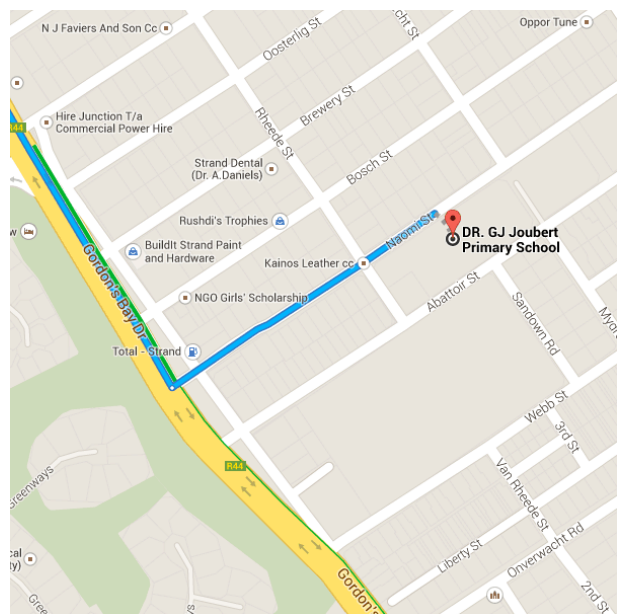

Drive 8.1 km, 15 min

Directions from Dickens Ave to DR. G.J. Joubert Primary School

Dickens Ave

Cape Town 7130

Head east on Dickens Ave toward Lourensford Rd

110 m / 11 s

Continue on Lourensford Rd to Mountain Rd

200 m / 1 min

2. Turn right onto Lourensford Rd

180 m

- 
 3. At the roundabout, take the **3rd** exit onto **Mountain Rd**

 21 m

- 
 Exit the roundabout onto **Mountain Rd**
 - 
 Go through 1 roundabout

 650 m / 2 min

Take **Main Rd** to **Naomi St**

6.8 km / 11 min

- 
 5. Turn **right** onto **Gordon Rd**

 850 m
- 
 6. Turn **left** onto **Main Rd/M9**

 550 m
- 
 7. Turn **right** to stay on **Main Rd/M9**
 - 
 Continue to follow Main Rd

 4.0 km
- 
 8. Turn **left** onto **Gordon's Bay Dr/R44**

 1.5 km

- 
 Turn **left** onto **Naomi St**
 - 
 Destination will be on the right

 300 m / 57 s

 **DR. G.J. Joubert Primary School**
 Cape Town 7139