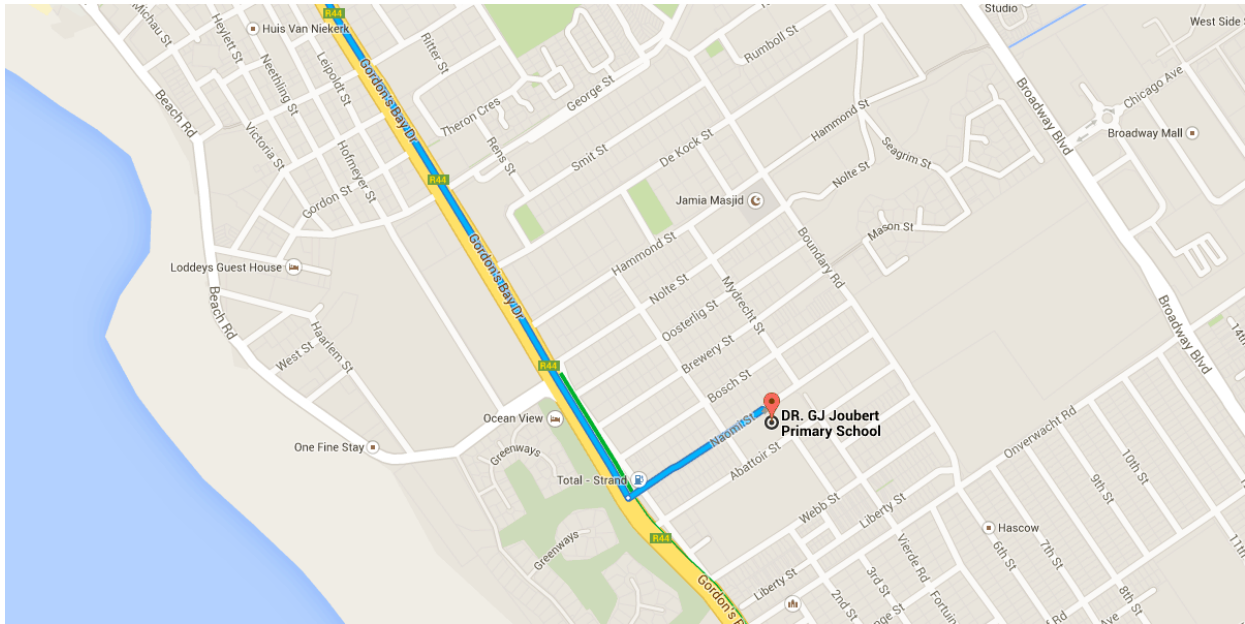

Drive 8.1 km, 15 min

Directions from Dickens Ave to DR. G.J. Joubert Primary School

Dickens Ave

Cape Town 7130

Head east on Dickens Ave toward Lourensford Rd

110 m / 11 s

Continue on Lourensford Rd to Mountain Rd

200 m / 1 min

2. Turn right onto Lourensford Rd

180 m

- 
 3. At the roundabout, take the **3rd** exit onto **Mountain Rd**

 21 m

- 
 Exit the roundabout onto **Mountain Rd**
 - 
 Go through 1 roundabout

 650 m / 2 min

Take **Main Rd** to **Naomi St**

6.8 km / 11 min

- 
 5. Turn **right** onto **Gordon Rd**

 850 m
- 
 6. Turn **left** onto **Main Rd/M9**

 550 m
- 
 7. Turn **right** to stay on **Main Rd/M9**
 - 
 Continue to follow Main Rd

 4.0 km
- 
 8. Turn **left** onto **Gordon's Bay Dr/R44**

 1.5 km

- 
 Turn **left** onto **Naomi St**
 - 
 Destination will be on the right

 300 m / 57 s

 **DR. G.J. Joubert Primary School**
 Cape Town 7139