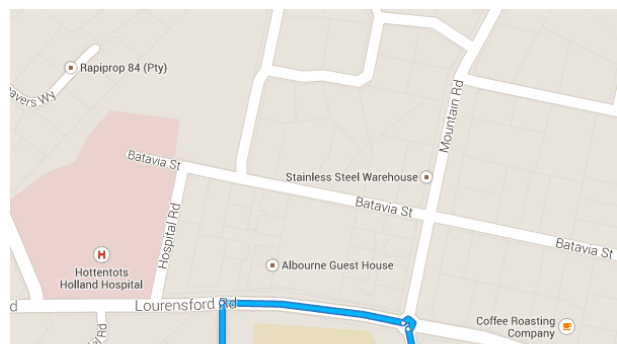

Drive 8.1 km, 15 min

Directions from Dickens Ave to DR. G.J. Joubert Primary School

Dickens Ave

Cape Town 7130

Head east on Dickens Ave toward Lourensford Rd

110 m / 11 s

Continue on Lourensford Rd to Mountain Rd

200 m / 1 min

2. Turn right onto Lourensford Rd

180 m

- 
 3. At the roundabout, take the **3rd** exit onto **Mountain Rd**

 21 m

- 
 Exit the roundabout onto **Mountain Rd**
 - 
 Go through 1 roundabout

 650 m / 2 min

Take **Main Rd** to **Naomi St**

6.8 km / 11 min

- 
 5. Turn **right** onto **Gordon Rd**

 850 m
- 
 6. Turn **left** onto **Main Rd/M9**

 550 m
- 
 7. Turn **right** to stay on **Main Rd/M9**
 - 
 Continue to follow Main Rd

 4.0 km
- 
 8. Turn **left** onto **Gordon's Bay Dr/R44**

 1.5 km

- 
 Turn **left** onto **Naomi St**
 - 
 Destination will be on the right

 300 m / 57 s

 **DR. G.J. Joubert Primary School**
 Cape Town 7139