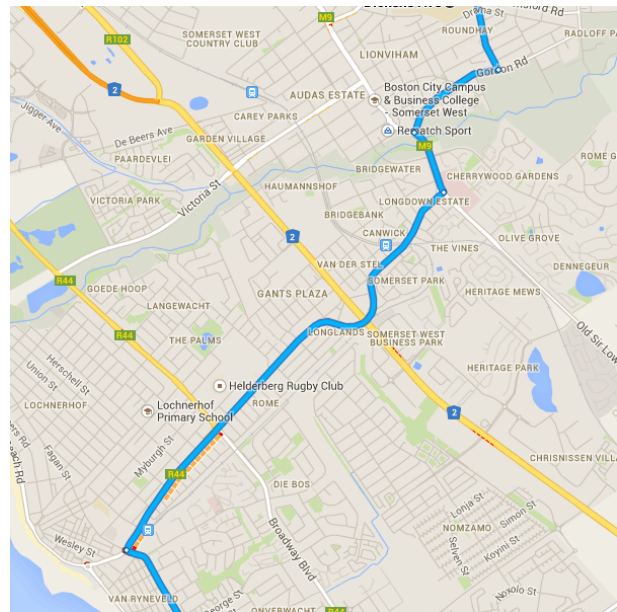

Drive 8.1 km, 15 min

Directions from Dickens Ave to DR. G.J. Joubert Primary School

Dickens Ave

Cape Town 7130

Head east on Dickens Ave toward Lourensford Rd

110 m / 11 s

Continue on Lourensford Rd to Mountain Rd

200 m / 1 min

2. Turn right onto Lourensford Rd

180 m

- 
 3. At the roundabout, take the **3rd** exit onto **Mountain Rd**

 21 m

- 
 Exit the roundabout onto **Mountain Rd**
 - 
 Go through 1 roundabout

 650 m / 2 min

Take **Main Rd** to **Naomi St**

6.8 km / 11 min

- 
 5. Turn **right** onto **Gordon Rd**

 850 m
- 
 6. Turn **left** onto **Main Rd/M9**

 550 m
- 
 7. Turn **right** to stay on **Main Rd/M9**
 - 
 Continue to follow Main Rd

 4.0 km
- 
 8. Turn **left** onto **Gordon's Bay Dr/R44**

 1.5 km

- 
 Turn **left** onto **Naomi St**
 - 
 Destination will be on the right

 300 m / 57 s

 **DR. G.J. Joubert Primary School**
 Cape Town 7139