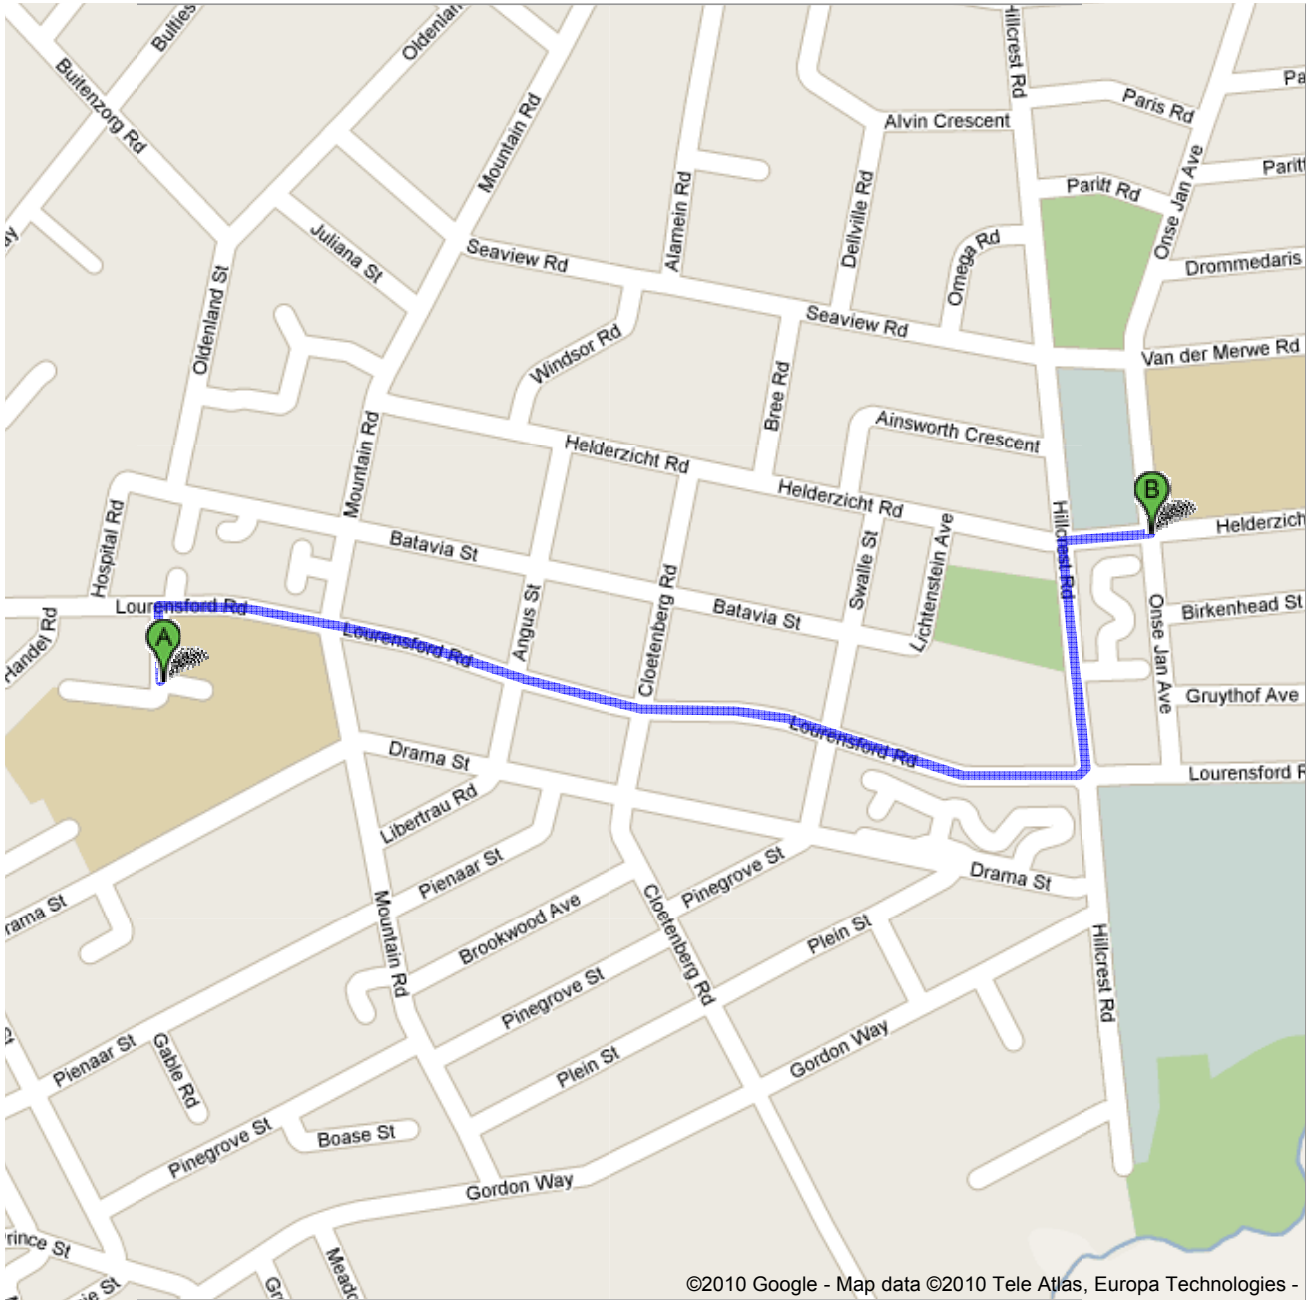

Directions to Helderzicht Rd
1.4 km – about 3 mins

Save trees. Go green!

Download Google Maps on your phone at google.com/gmm

©2010 Google - Map data ©2010 Tele Atlas, Europa Technologies -

 Dickens Ave, Somerset West, South Africa

1. Head **north** on **Dickens Ave** toward **Lourensford Rd**
go 81 m
total 81 m
-  2. Turn **right** at **Lourensford Rd**
About 2 mins
go 1.0 km
total 1.1 km
3. At the roundabout, take the **1st** exit onto **Hillcrest Rd**
go 0.3 km
total 1.3 km
-  4. Turn **right** at **Helderzicht Rd**
go 94 m
total 1.4 km

 Helderzicht Rd

These directions are for planning purposes only. You may find that construction projects, traffic, weather, or other events may cause conditions to differ from the map results, and you should plan your route accordingly. You must obey all signs or notices regarding your route.

Map data ©2010 Europa Technologies, Tele Atlas