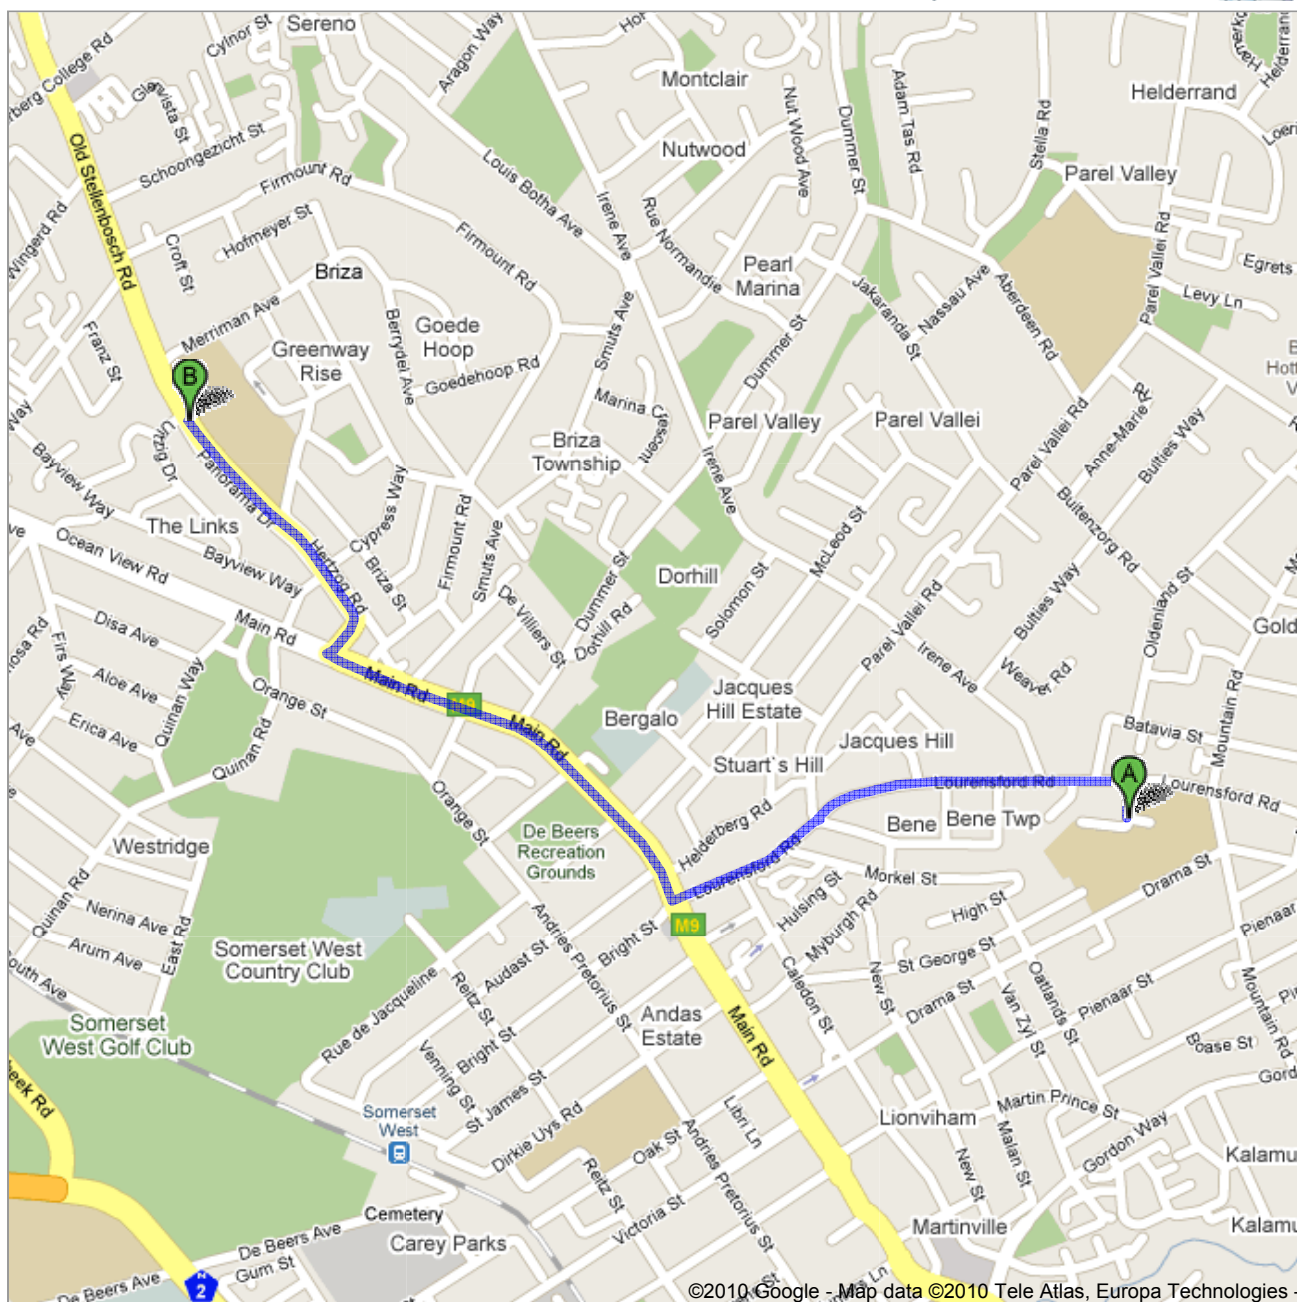

Directions to OLD STELLENBOSCHWEG,
SOMERSET-WES, 7129, South Africa
2.7 km – about 6 mins

Save trees. Go green!

Download Google Maps on your
phone at google.com/gmm

 Dickens Ave, Somerset West, South Africa

- | | | |
|---|---|---------------------------|
| | 1. Head north on Dickens Ave toward Lourensford Rd | go 81 m
total 81 m |
|  | 2. Turn left at Lourensford Rd
Go through 1 roundabout
About 3 mins | go 1.1 km
total 1.1 km |
|  | 3. Turn right at Main Rd
About 2 mins | go 0.9 km
total 2.1 km |
|  | 4. Turn right at Old Stellenbosch Rd
Destination will be on the right
About 1 min | go 0.7 km
total 2.7 km |

 OLD STELLENBOSCHWEG, SOMERSET-WES, 7129, South Africa

These directions are for planning purposes only. You may find that construction projects, traffic, weather, or other events may cause conditions to differ from the map results, and you should plan your route accordingly. You must obey all signs or notices regarding your route.

Map data ©2010 Europa Technologies, Tele Atlas