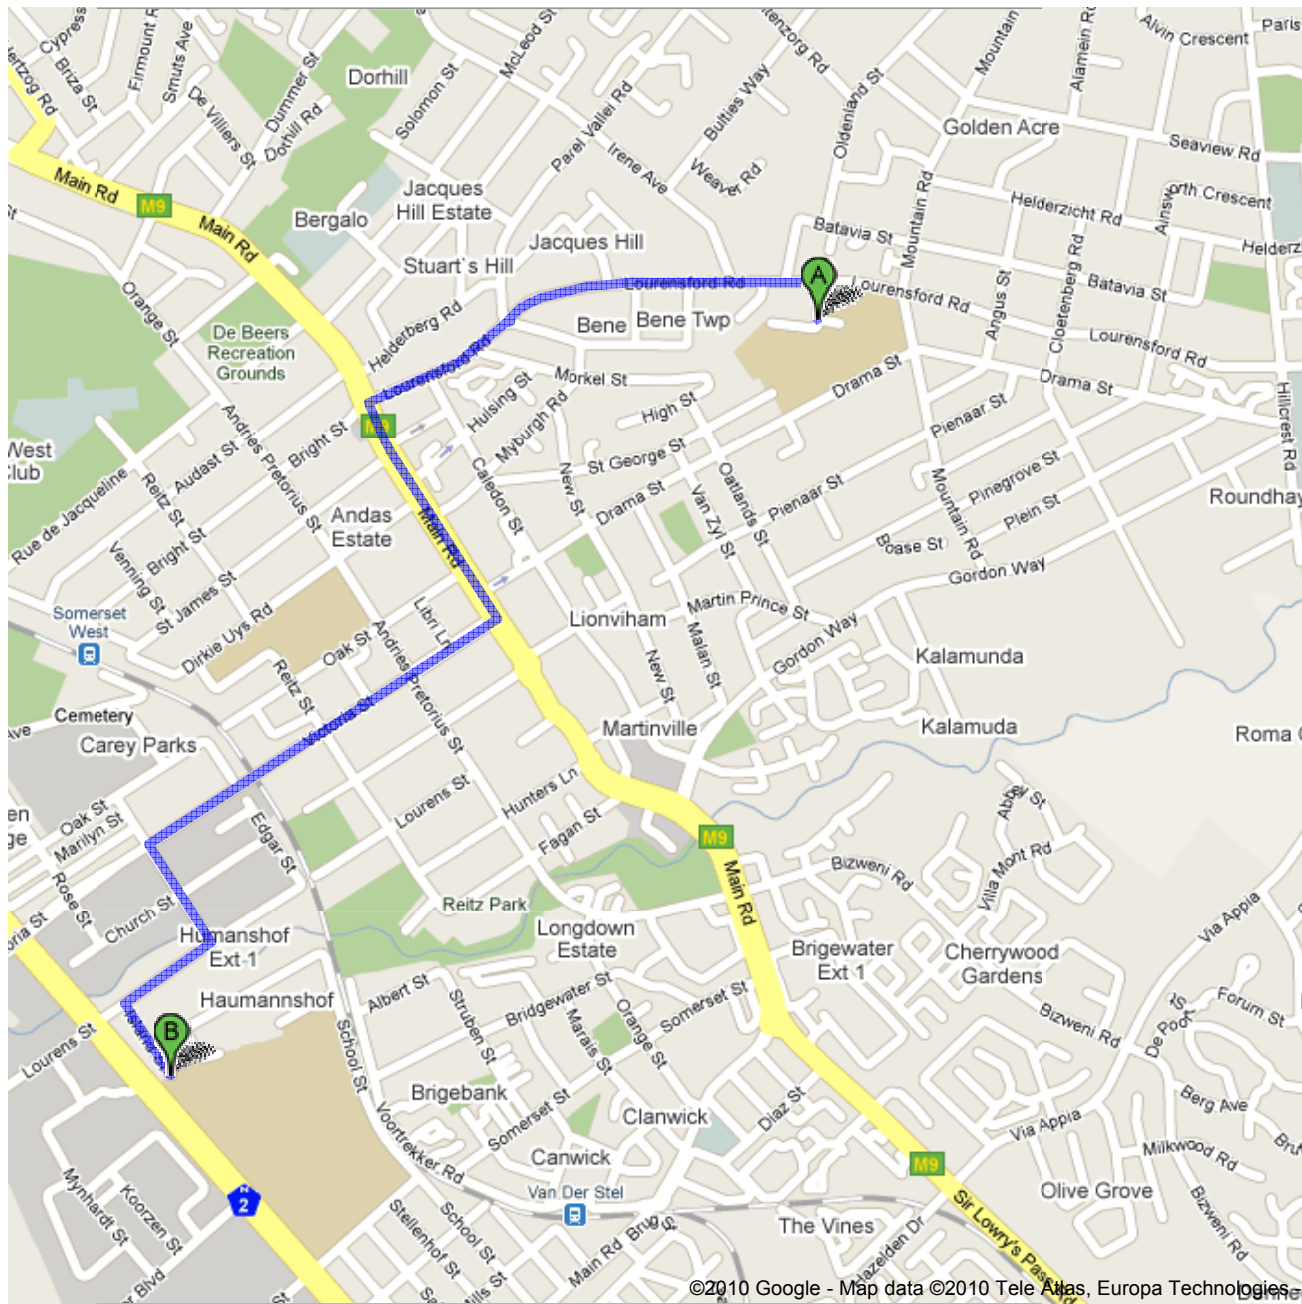

Directions to Island St
3.2 km – about 7 mins

Save trees. Go green!

Download Google Maps on your phone at google.com/gmm

 Dickens Ave, Somerset West, South Africa

	1. Head north on Dickens Ave toward Lourensford Rd	go 81 m total 81 m
	2. Turn left at Lourensford Rd Go through 1 roundabout About 2 mins	go 1.0 km total 1.1 km
	3. Turn left at Main Rd About 1 min	go 0.5 km total 1.7 km
	4. Turn right at Victoria St About 2 mins	go 0.9 km total 2.6 km
	5. Take the 3rd left onto Sergeant St About 1 min	go 0.2 km total 2.8 km
	6. Turn right at Lourens St	go 0.2 km total 3.0 km
	7. Take the 1st left onto Island St	go 0.2 km total 3.2 km

 Island St

These directions are for planning purposes only. You may find that construction projects, traffic, weather, or other events may cause conditions to differ from the map results, and you should plan your route accordingly. You must obey all signs or notices regarding your route.

Map data ©2010 Europa Technologies, Tele Atlas