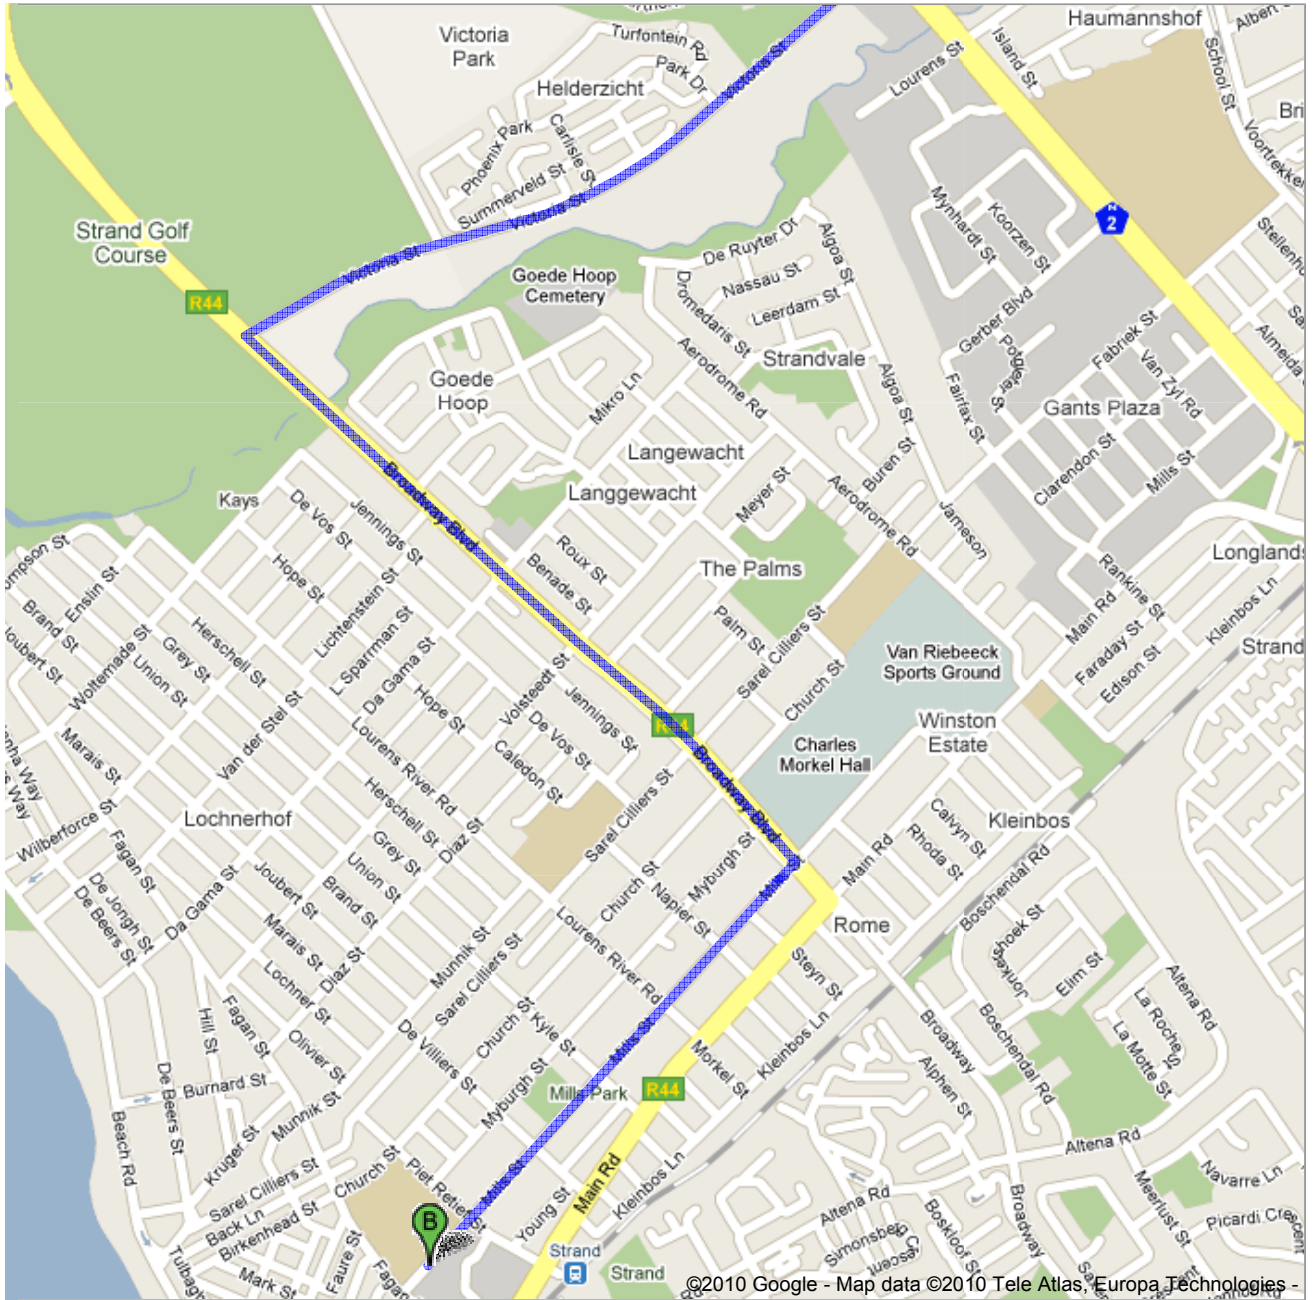

Directions to Mills St
7.3 km – about 15 mins

Save trees. Go green!

Download Google Maps on your phone at google.com/gmm

©2010 Google - Map data ©2010 Tele Atlas, Europa Technologies -

 Dickens Ave, Somerset West, South Africa

	1. Head north on Dickens Ave toward Lourensford Rd	go 81 m total 81 m
	2. Turn left at Lourensford Rd Go through 1 roundabout About 2 mins	go 1.0 km total 1.1 km
	3. Turn left at Main Rd About 1 min	go 0.5 km total 1.7 km
	4. Turn right at Victoria St About 6 mins	go 2.8 km total 4.5 km
	5. Turn left at Broadway Blvd About 2 mins	go 1.6 km total 6.1 km
	6. Turn right at Mills St About 3 mins	go 1.2 km total 7.3 km

 Mills St

These directions are for planning purposes only. You may find that construction projects, traffic, weather, or other events may cause conditions to differ from the map results, and you should plan your route accordingly. You must obey all signs or notices regarding your route.

Map data ©2010 Europa Technologies, Tele Atlas