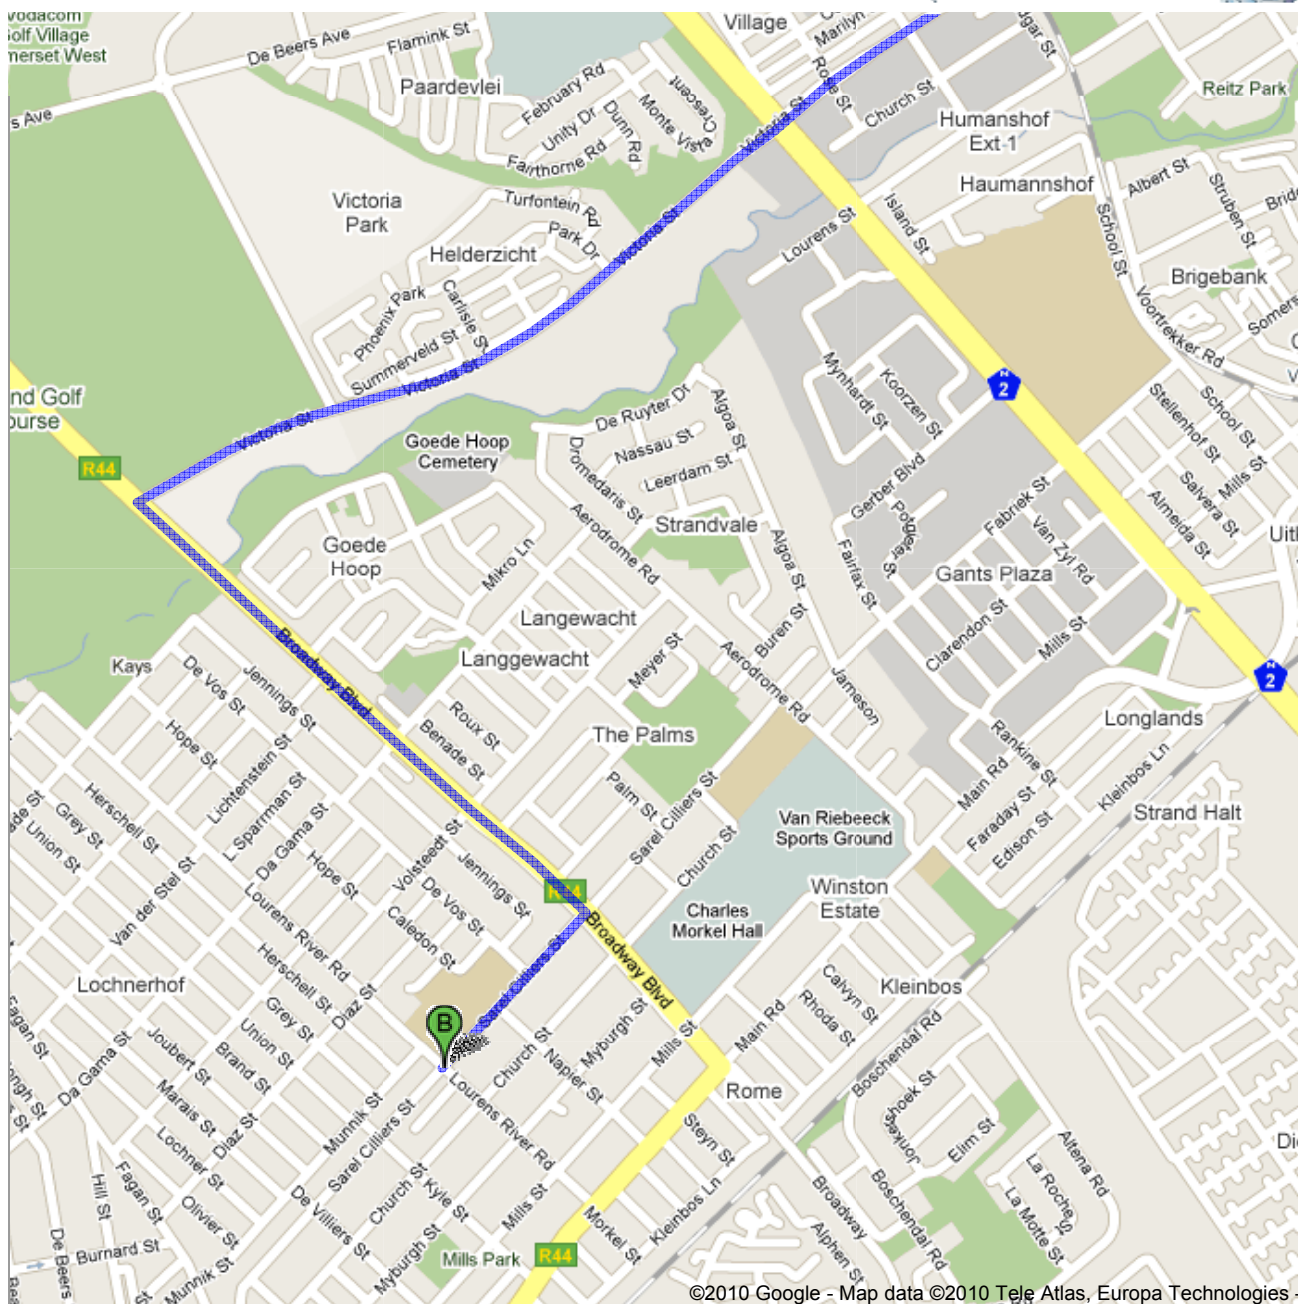

Directions to Sarel Cilliers St, Strand, South Africa
6.3 km – about 12 mins

©2010 Google - Map data ©2010 Tele Atlas, Europa Technologies -

 Dickens Ave, Somerset West, South Africa

	1. Head north on Dickens Ave toward Lourensford Rd	go 81 m total 81 m
	2. Turn left at Lourensford Rd Go through 1 roundabout About 2 mins	go 1.0 km total 1.1 km
	3. Turn left at Main Rd About 1 min	go 0.5 km total 1.7 km
	4. Turn right at Victoria St About 6 mins	go 2.8 km total 4.5 km
	5. Turn left at Broadway Blvd About 2 mins	go 1.3 km total 5.8 km
	6. Turn right at the 1st cross street onto Sarel Cilliers St About 1 min	go 0.5 km total 6.3 km

 Sarel Cilliers St, Strand, South Africa

These directions are for planning purposes only. You may find that construction projects, traffic, weather, or other events may cause conditions to differ from the map results, and you should plan your route accordingly. You must obey all signs or notices regarding your route.

Map data ©2010 Europa Technologies, Tele Atlas