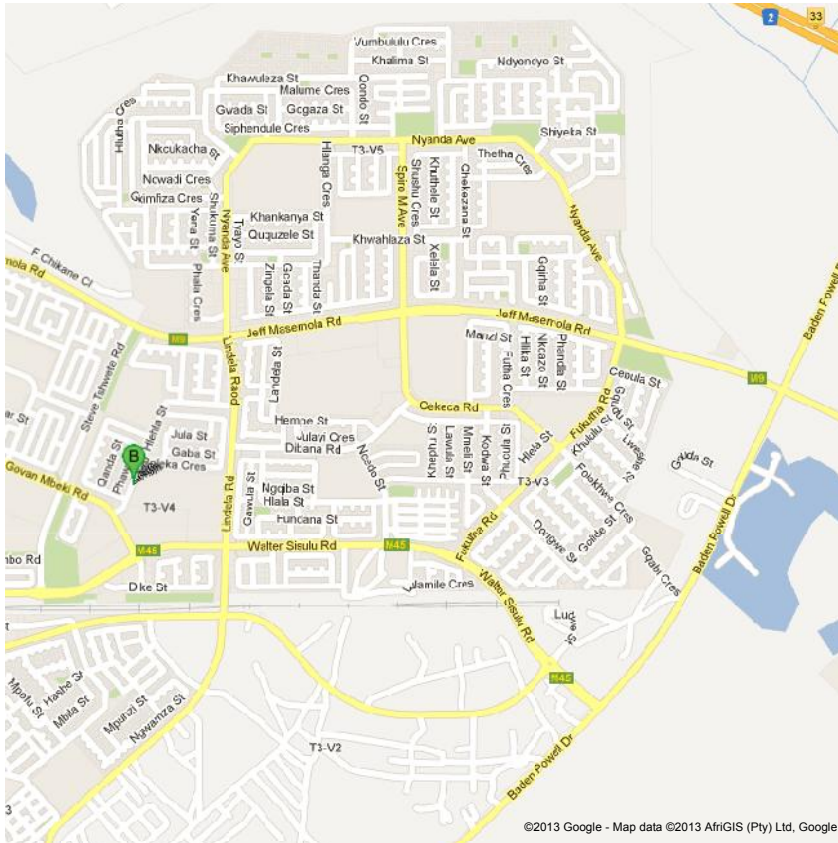

Directions to Masiphumelele Primary School
T3-V4, Cape Town 7784
18,6 km – about 20 mins

©2013 Google - Map data ©2013 AfriGIS (Pty) Ltd, Google -

A Drama St

1. Head southwest on Drama St toward Oatlands St
About 2 mins

go 650 m
total 650 m

2. At the roundabout, take the 1st exit onto Caledon St

go 160 m
total 850 m

3. At the roundabout, take the 3rd exit onto Oudehuis St

go 160 m
total 1,0 km

4. At the roundabout, take the 3rd exit onto Main Rd/Oudehuis St/M9
About 50 secs

go 150 m
total 1,1 km

5. Turn left onto Victoria St
About 2 mins

go 1,2 km
total 2,4 km

6. Turn right onto N2
About 8 mins

go 12,2 km
total 14,5 km

7. Take exit 33 for Baden Powell Drive toward Macassar/R310

go 230 m
total 18,1 km

11. Take the 1st right onto **Hlehla St**
Destination will be on the left
About 1 min

go 500 m
total 18,6 km

Masiphumelele Primary School
T3-V4, Cape Town 7784