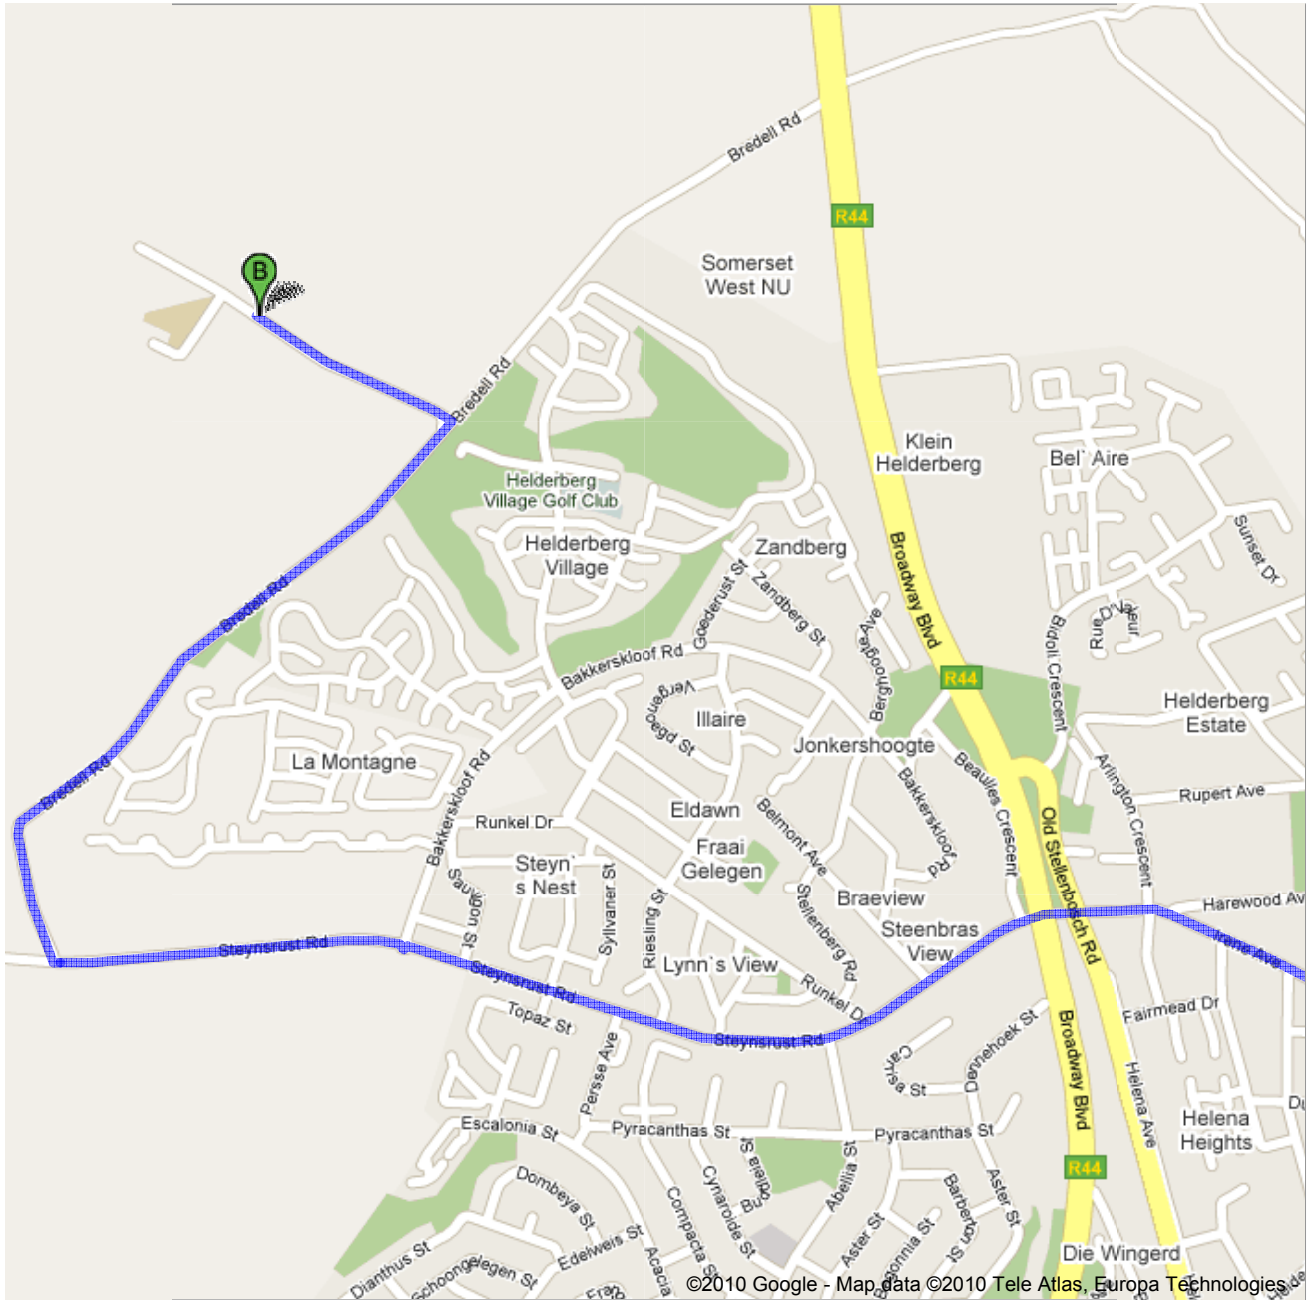

Directions to Unknown road
8.5 km – about 17 mins

Save trees. Go green!

Download Google Maps on your phone at google.com/gmm

©2010 Google - Map data ©2010 Tele Atlas, Europa Technologies

 Dickens Ave, Somerset West, South Africa

	1. Head north on Dickens Ave toward Lourensford Rd	go 81 m total 81 m
	2. Turn left at Lourensford Rd	go 0.2 km total 0.3 km
	3. Take the 2nd right onto Irene Ave About 5 mins	go 2.5 km total 2.8 km
	4. Slight left to stay on Irene Ave About 1 min	go 0.4 km total 3.2 km
	5. Slight right to stay on Irene Ave About 2 mins	go 0.7 km total 3.9 km
	6. Continue onto Harewood Ave	go 0.2 km total 4.1 km
	7. Continue onto Steynsrust Rd Go through 1 roundabout About 5 mins	go 2.3 km total 6.4 km
	8. Turn right at Bredell Rd About 2 mins	go 1.6 km total 8.0 km
	9. Turn left About 1 min	go 0.5 km total 8.5 km

 Unknown road

These directions are for planning purposes only. You may find that construction projects, traffic, weather, or other events may cause conditions to differ from the map results, and you should plan your route accordingly. You must obey all signs or notices regarding your route.

Map data ©2010 Europa Technologies, Tele Atlas