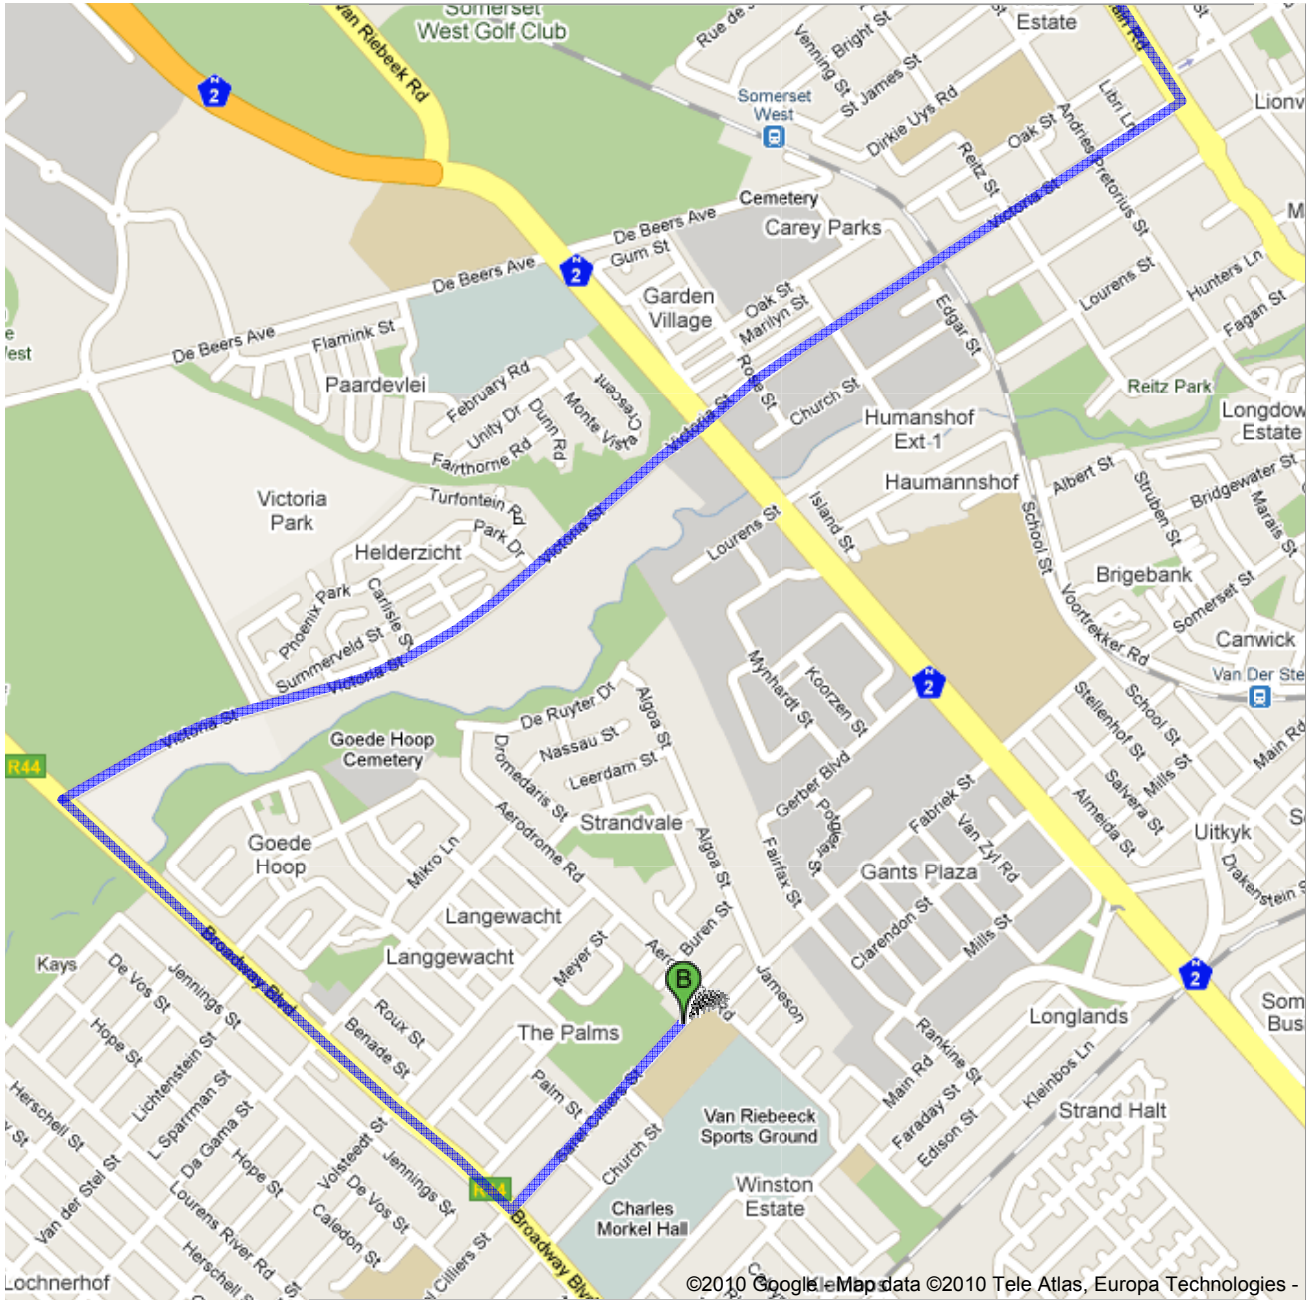

Directions to Sarel Cilliers St  
6.4 km – about 12 mins

Save trees. Go green!

Download Google Maps on your phone at [google.com/gmm](http://google.com/gmm)

©2010 Google, Map data ©2010 Tele Atlas, Europa Technologies -

 Dickens Ave, Somerset West, South Africa

- 
- |  |                           |
|--|---------------------------|
| 1. Head <b>north</b> on <b>Dickens Ave</b> toward <b>Lourensford Rd</b>  | go 81 m<br>total 81 m     |
|  2. Turn <b>left</b> at <b>Lourensford Rd</b><br>Go through 1 roundabout<br>About 2 mins  | go 1.0 km<br>total 1.1 km |
|  3. Turn <b>left</b> at <b>Main Rd</b><br>About 1 min                                     | go 0.5 km<br>total 1.7 km |
|  4. Turn <b>right</b> at <b>Victoria St</b><br>About 6 mins                               | go 2.8 km<br>total 4.5 km |
|  5. Turn <b>left</b> at <b>Broadway Blvd</b><br>About 2 mins                              | go 1.3 km<br>total 5.8 km |
|  6. Turn <b>left</b> at the 1st cross street onto <b>Sarel Cilliers St</b><br>About 1 min | go 0.5 km<br>total 6.4 km |

 Sarel Cilliers St

These directions are for planning purposes only. You may find that construction projects, traffic, weather, or other events may cause conditions to differ from the map results, and you should plan your route accordingly. You must obey all signs or notices regarding your route.

Map data ©2010 Europa Technologies, Tele Atlas