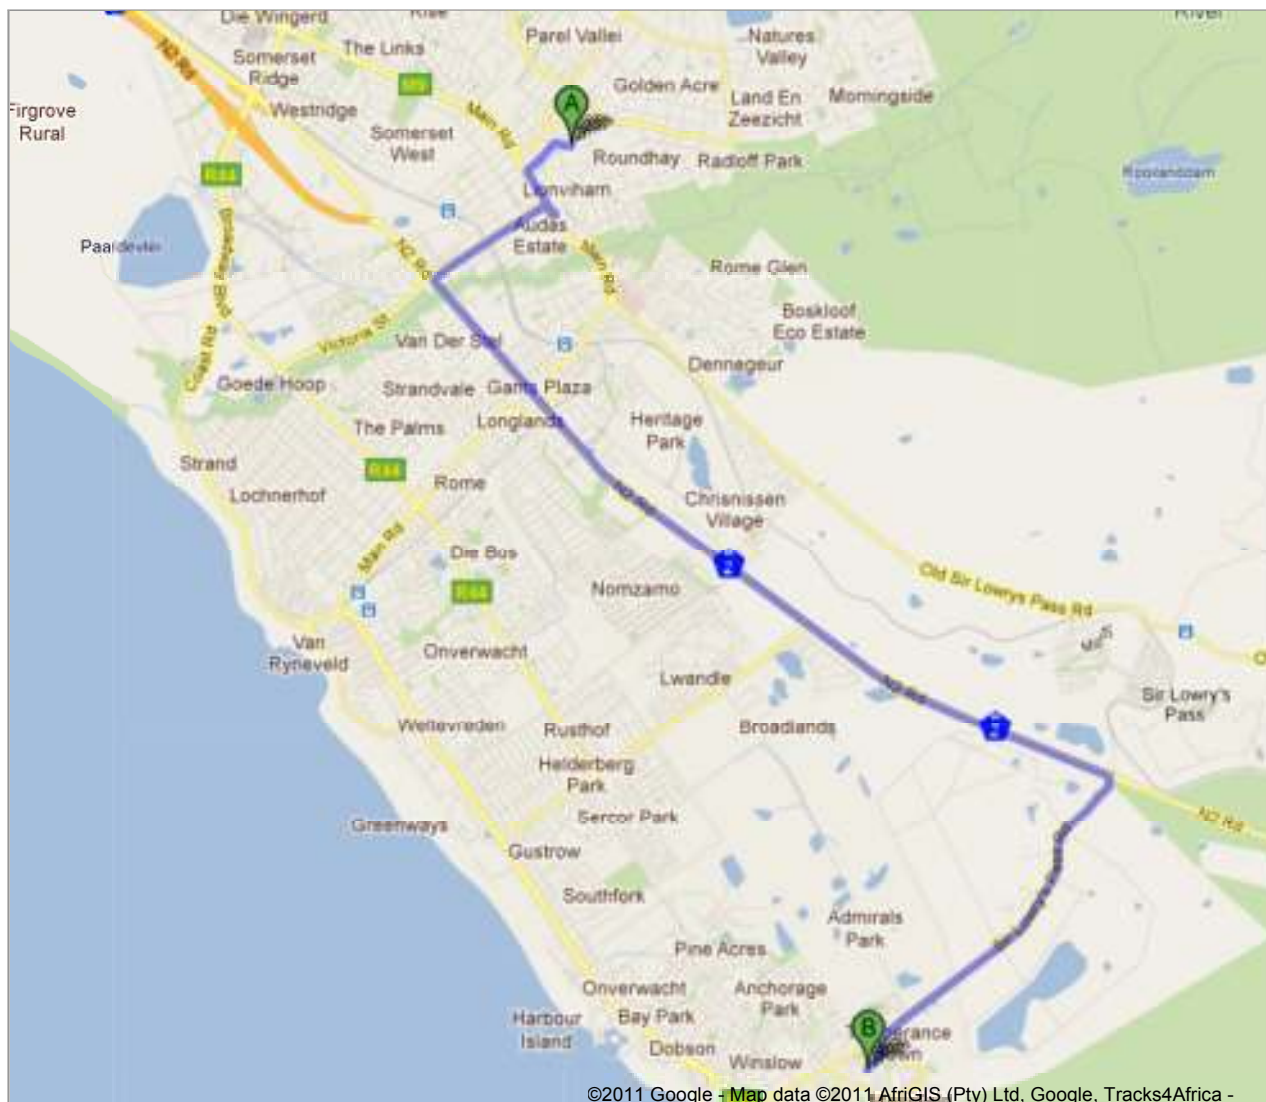

To see all the details that are visible on the screen, use the "Print" link next to the map.

Driving directions to Temperance Town Primary

021 856 1548

Somerset House Preparatory School

Morkel Street
Cape Town 7130, South Africa

021 851 7164

-
1. Head **west** on **Morkel St** toward **Myburgh Rd** 150 m

 2. Turn left onto **Huising St** 350 m

 3. Take the 2nd left onto **Main Rd/M9** 450 m

 4. At the roundabout, take the **4th** exit onto **Main Rd/Oudehuis St/M9** 170 m

 5. Turn left onto **Victoria St** 1.2 km

 6. Turn left onto **N2 Rd** 7.6 km

 7. Turn right onto **Sir Lowry's Pass Rd**

3.3 km

8. Turn left onto Armstrong St

Destination will be on the left

350 m

**Temperance Town Primary**