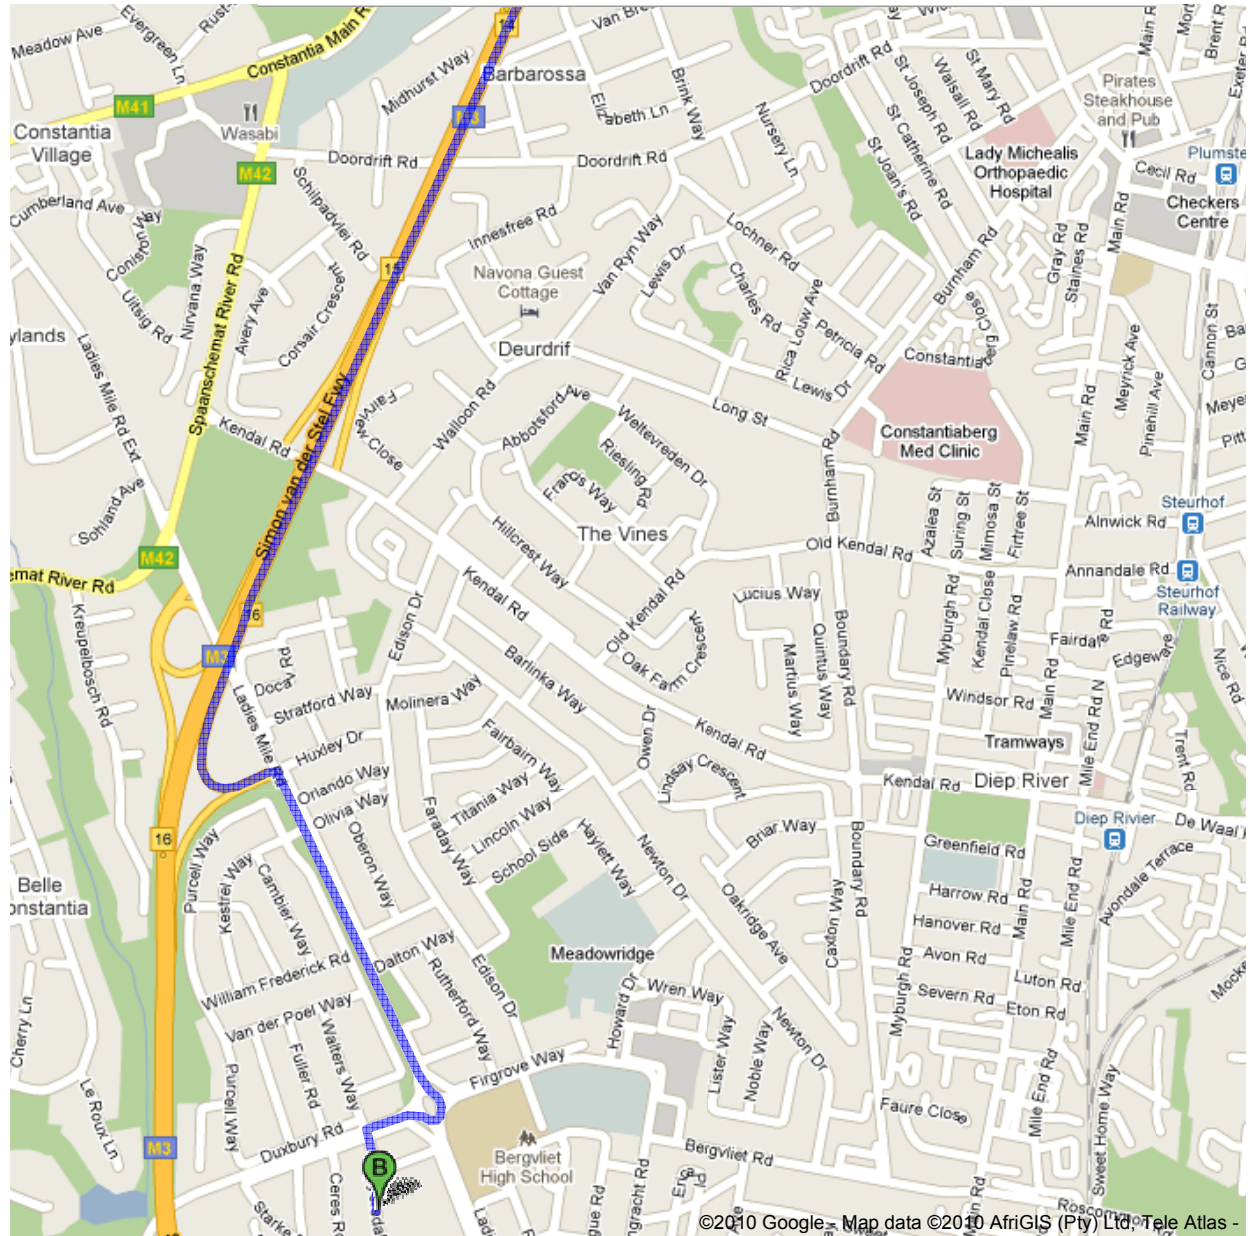

Directions to 100 Dreyersdal Rd, Southern Suburbs 7945
54,6 km – about 37 mins

©2010 Google - Map data ©2010 AfriGIS (Pty) Ltd, Tele Atlas -

 Drama St, Somerset West

- | | | |
|---|--|-----------------------------|
| | 1. Head southwest on Drama St toward Oatlands St
About 1 min | go 600 m
total 600 m |
|  | 2. Turn left at New St | go 170 m
total 750 m |
|  | 3. Take the 1st right onto Oudehuis St
About 1 min | go 260 m
total 1,0 km |
| | 4. At the roundabout, take the 3rd exit onto Main Rd/M9
About 1 min | go 160 m
total 1,2 km |
|  | 5. Turn left at Victoria St
About 3 mins | go 1,2 km
total 2,4 km |
|  | 6. Turn right at N2
About 21 mins | go 39,4 km
total 41,8 km |
| | 7. Take the exit onto M3
Entering toll zone in 2.3 km at Exits 8-Rondebosch
Leaving toll zone in 3.4 km
About 7 mins | go 10,9 km
total 52,7 km |
|  | 8. Take exit 16-Bergvliet toward M39/Ladies Mile Rd
About 1 min | go 600 m
total 53,3 km |
|  | 9. Turn right at Ladies Mile Rd
About 1 min | go 800 m
total 54,1 km |
| | 10. At the roundabout, take the 3rd exit onto Firgrove Way | go 250 m
total 54,4 km |
|  | 11. Turn left at Dreyersdal Rd | go 190 m
total 54,6 km |

 100 Dreyersdal Rd, Southern Suburbs 7945

These directions are for planning purposes only. You may find that construction projects, traffic, weather, or other events may cause conditions to differ from the map results, and you should plan your route accordingly. You must obey all signs or notices regarding your route.

Map data ©2010 AfriGIS (Pty) Ltd, Tele Atlas, Tracks for Africa